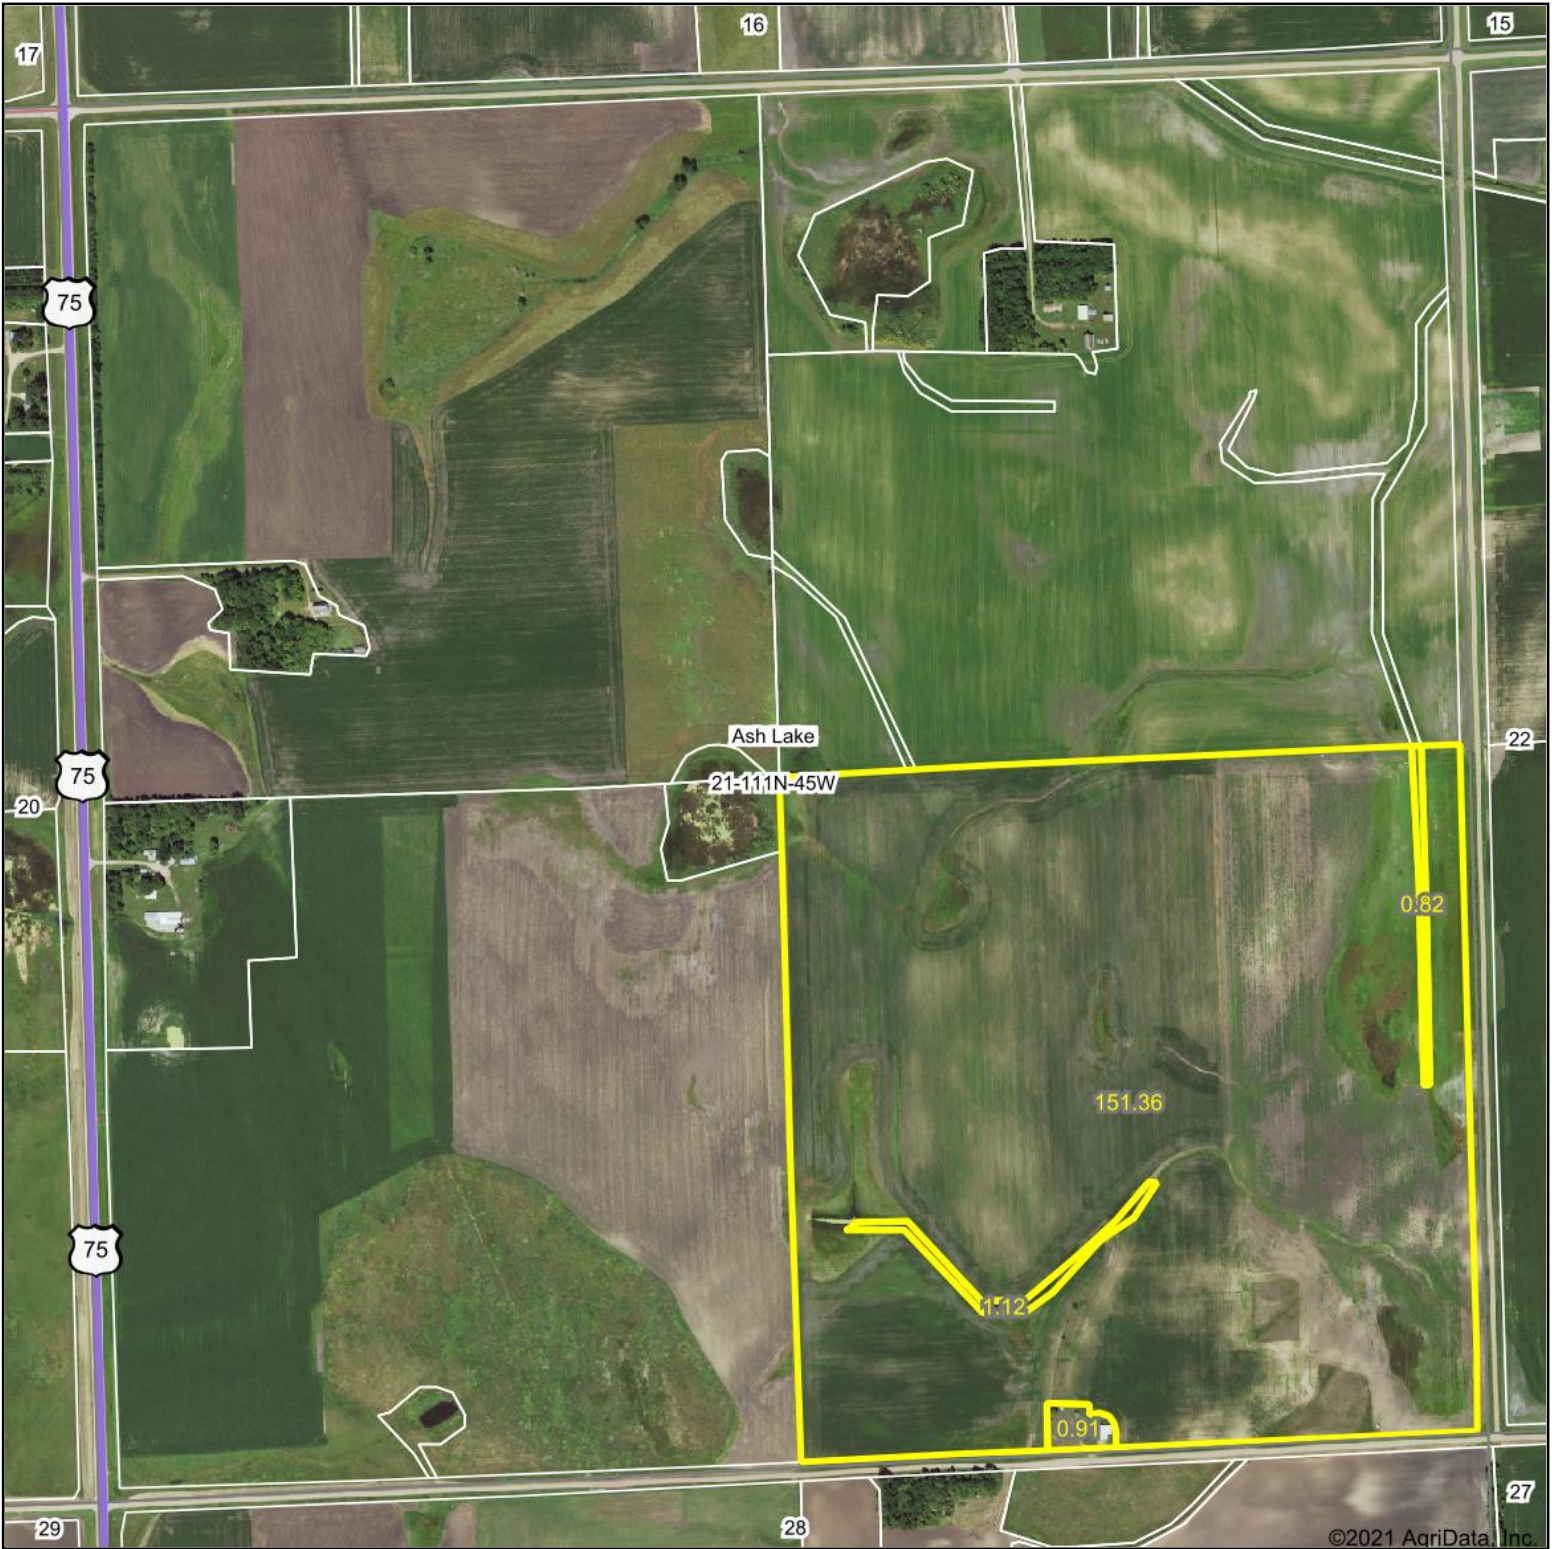

Aerial Map

Map Center: 44° 24' 30.02, -96° 16' 19.24

BURLAGE PETERSON

Auctioneers & Realtors, LLC

Maps Provided By:

© AgriData, Inc. 2021 www.AgriDataInc.com

21-111N-45W
Lincoln County
Minnesota

11/4/2021

Field borders provided by Farm Service Agency as of 5/21/2008.