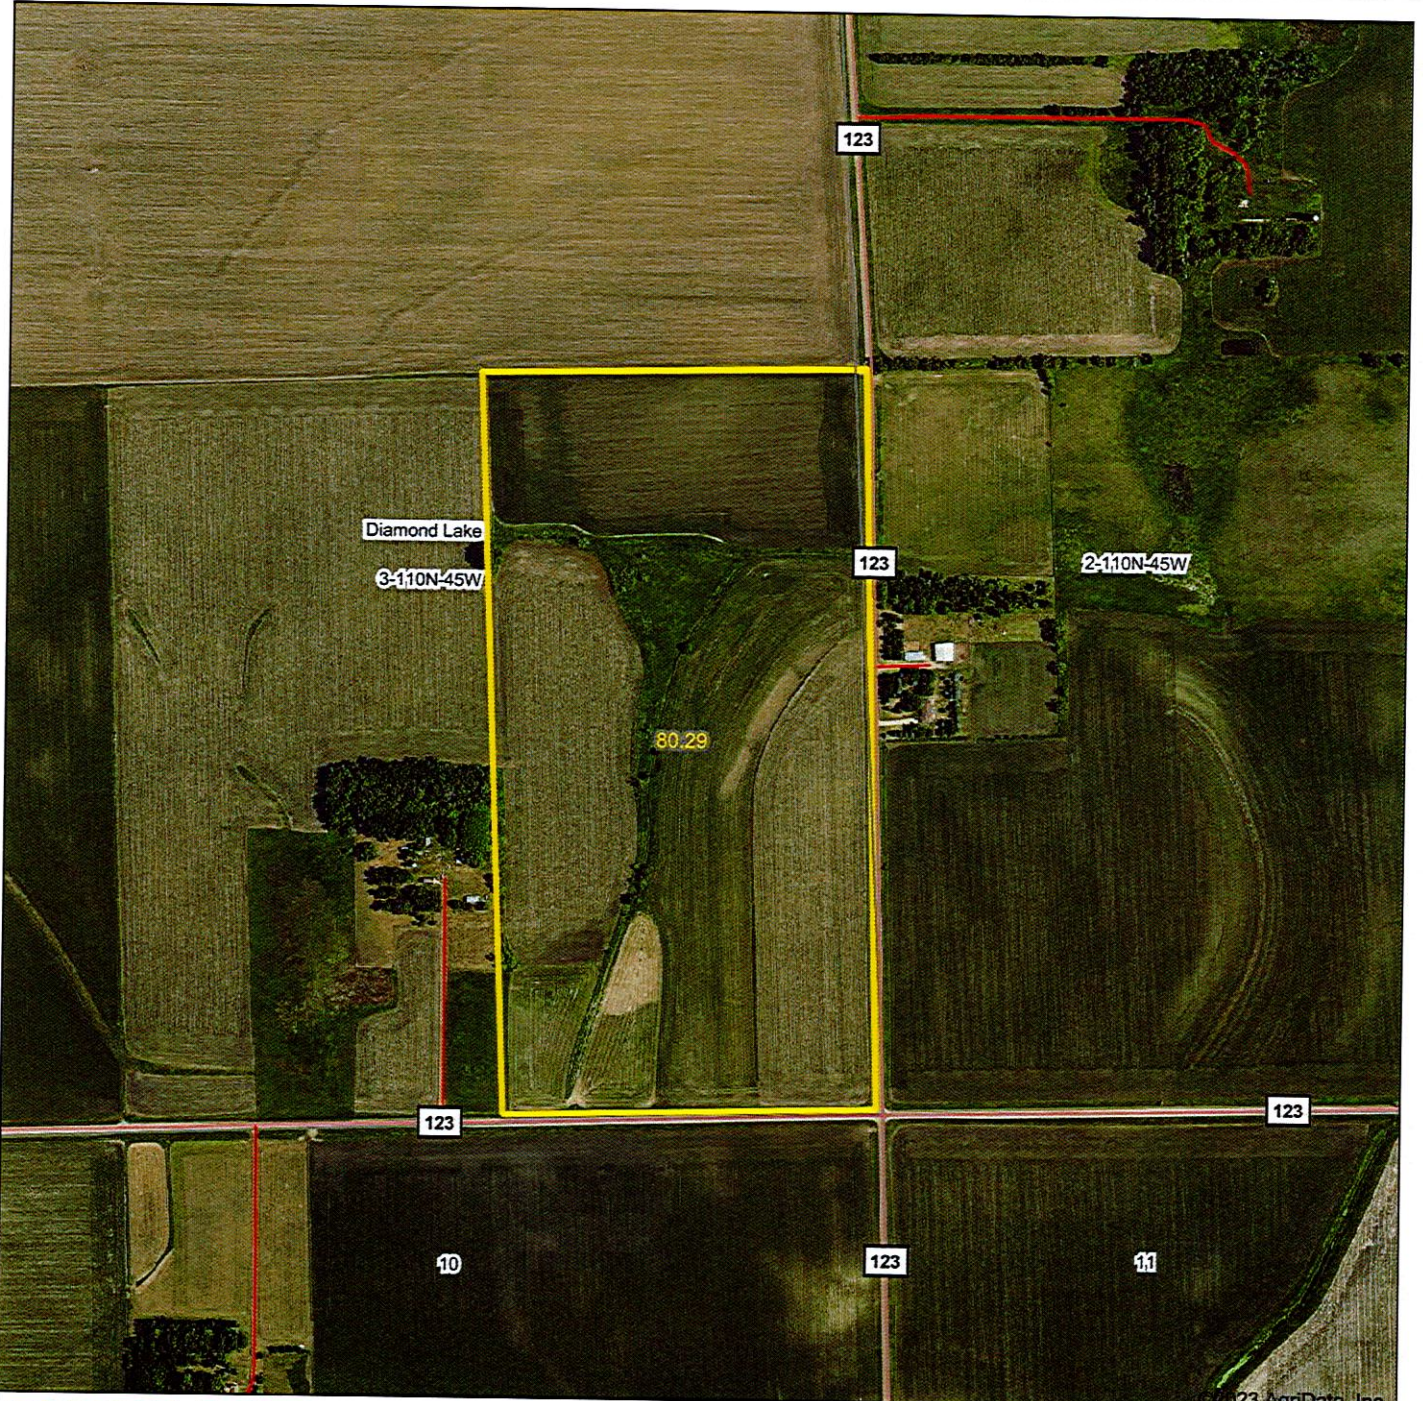

Aerial Map

**BURLAGE
PETERSON**

Auctioneers & Realtors, LLC

Maps Provided By:
 **surety**
CUSTOMIZED ONLINE MAPPING

© AgriData, Inc. 2023 www.AgriDataInc.com

Map Center: 44° 21' 59.5, -96° 15' 23.64

3-110N-45W
Lincoln County
Minnesota

4/24/2023

Aerial Map

©2023 AgriData, Inc.

**BURLAGE
PETERSON**

Auctioneers & Realtors, LLC

Maps Provided By:
 **surety**
CUSTOMIZED ONLINE MAPPING
© AgriData, Inc. 2023 www.AgriDataInc.com

Map Center: 44° 22' 21.76, -96° 16' 1.72

33-111N-45W
Lincoln County
Minnesota

4/24/2023

Aerial Map

**BURLAGE
PETERSON**

Auctioneers & Realtors, LLC

Maps Provided By:

© AgriData, Inc. 2023 www.AgridataInc.com

Map Center: 44° 21' 41.68, -96° 14' 36.56