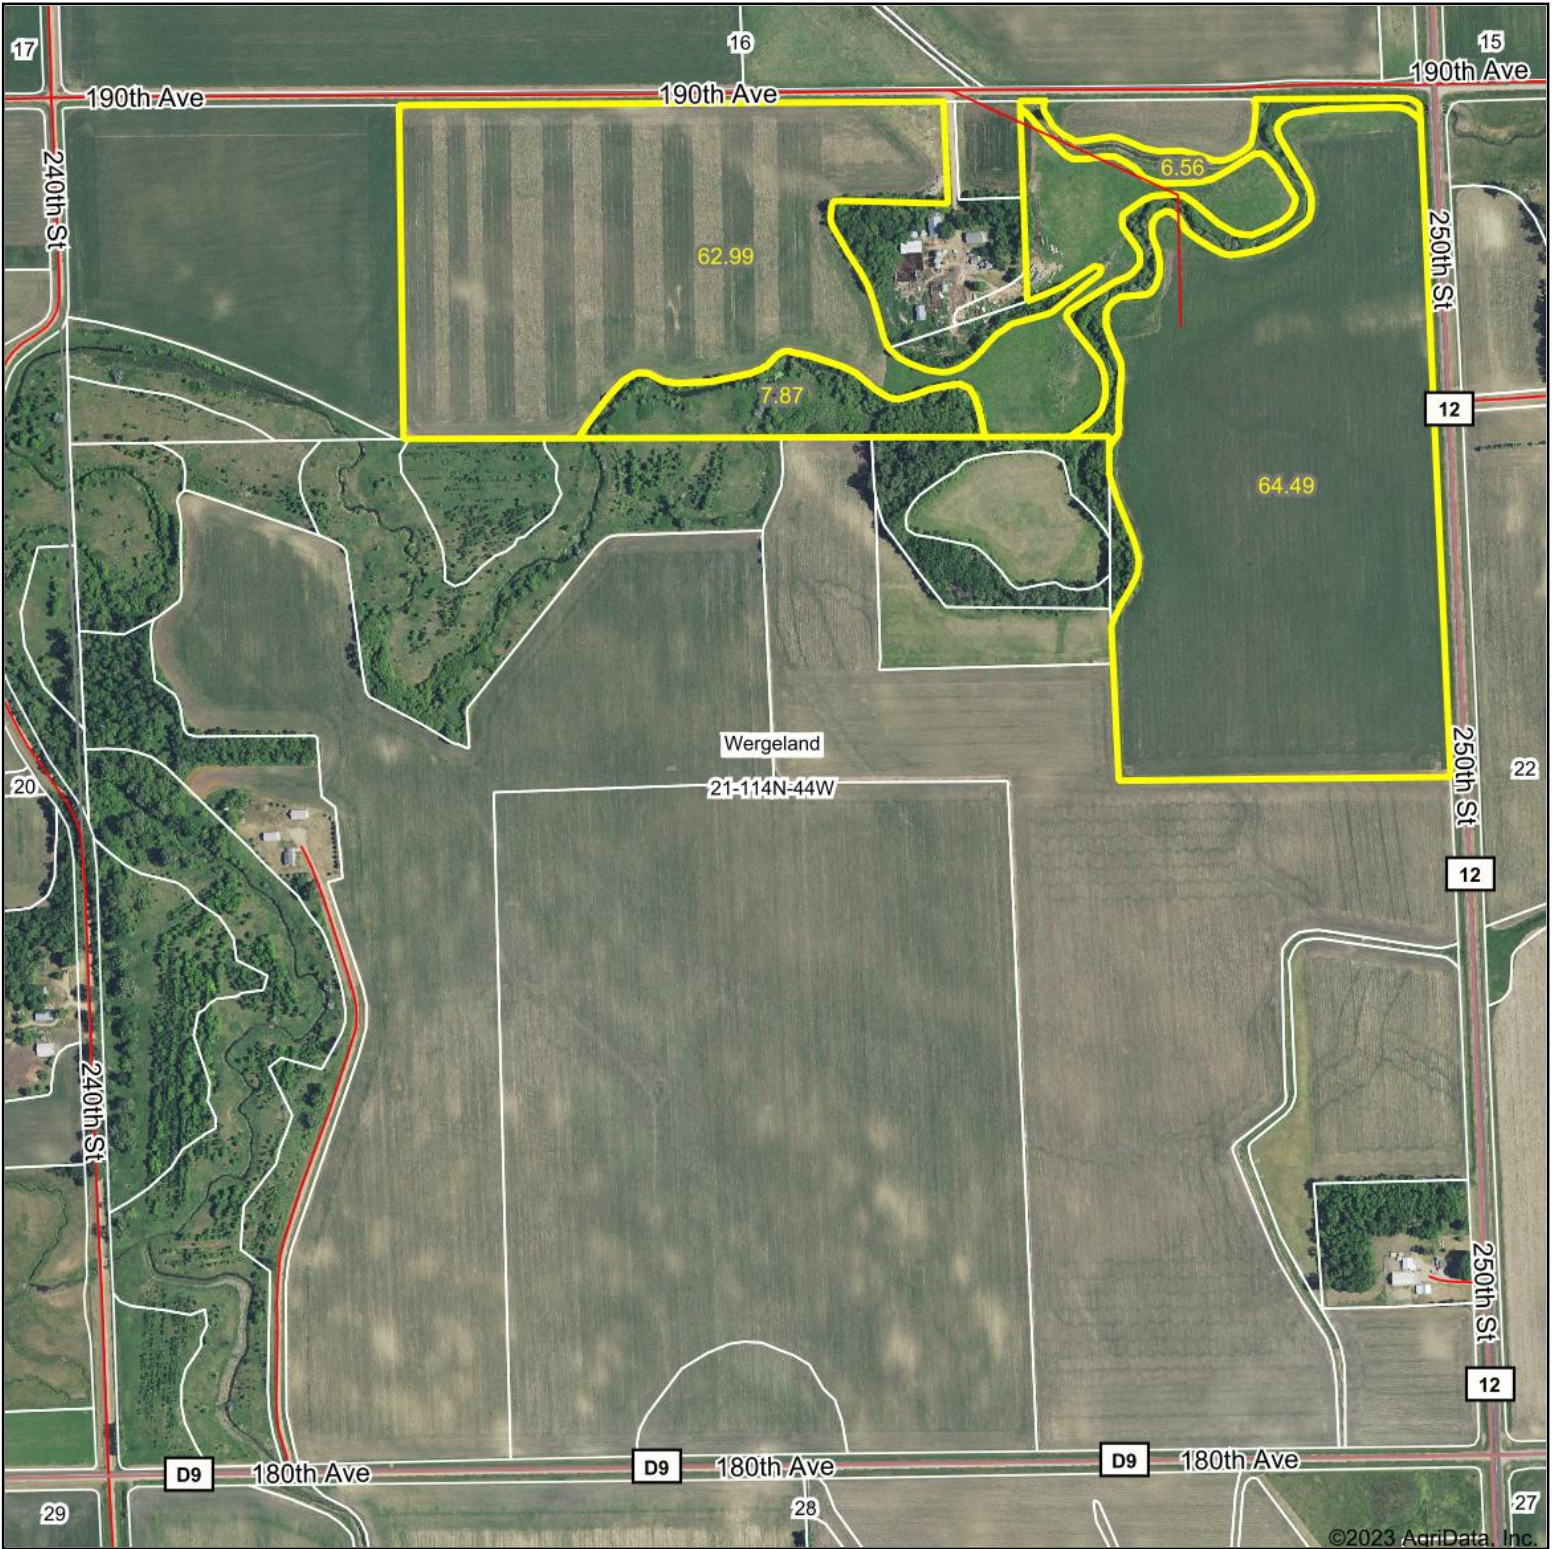

Aerial Map

©2023 AgriData, Inc.

Boundary Center: 44° 40' 15.23, -96° 9' 43.61

BURLAGE PETERSON

Auctioneers & Realtors, LLC

Maps Provided By:

© AgriData, Inc. 2023 www.AgriDataInc.com

21-114N-44W
Yellow Medicine County
Minnesota

7/6/2023

Field borders provided by Farm Service Agency as of 5/21/2008.