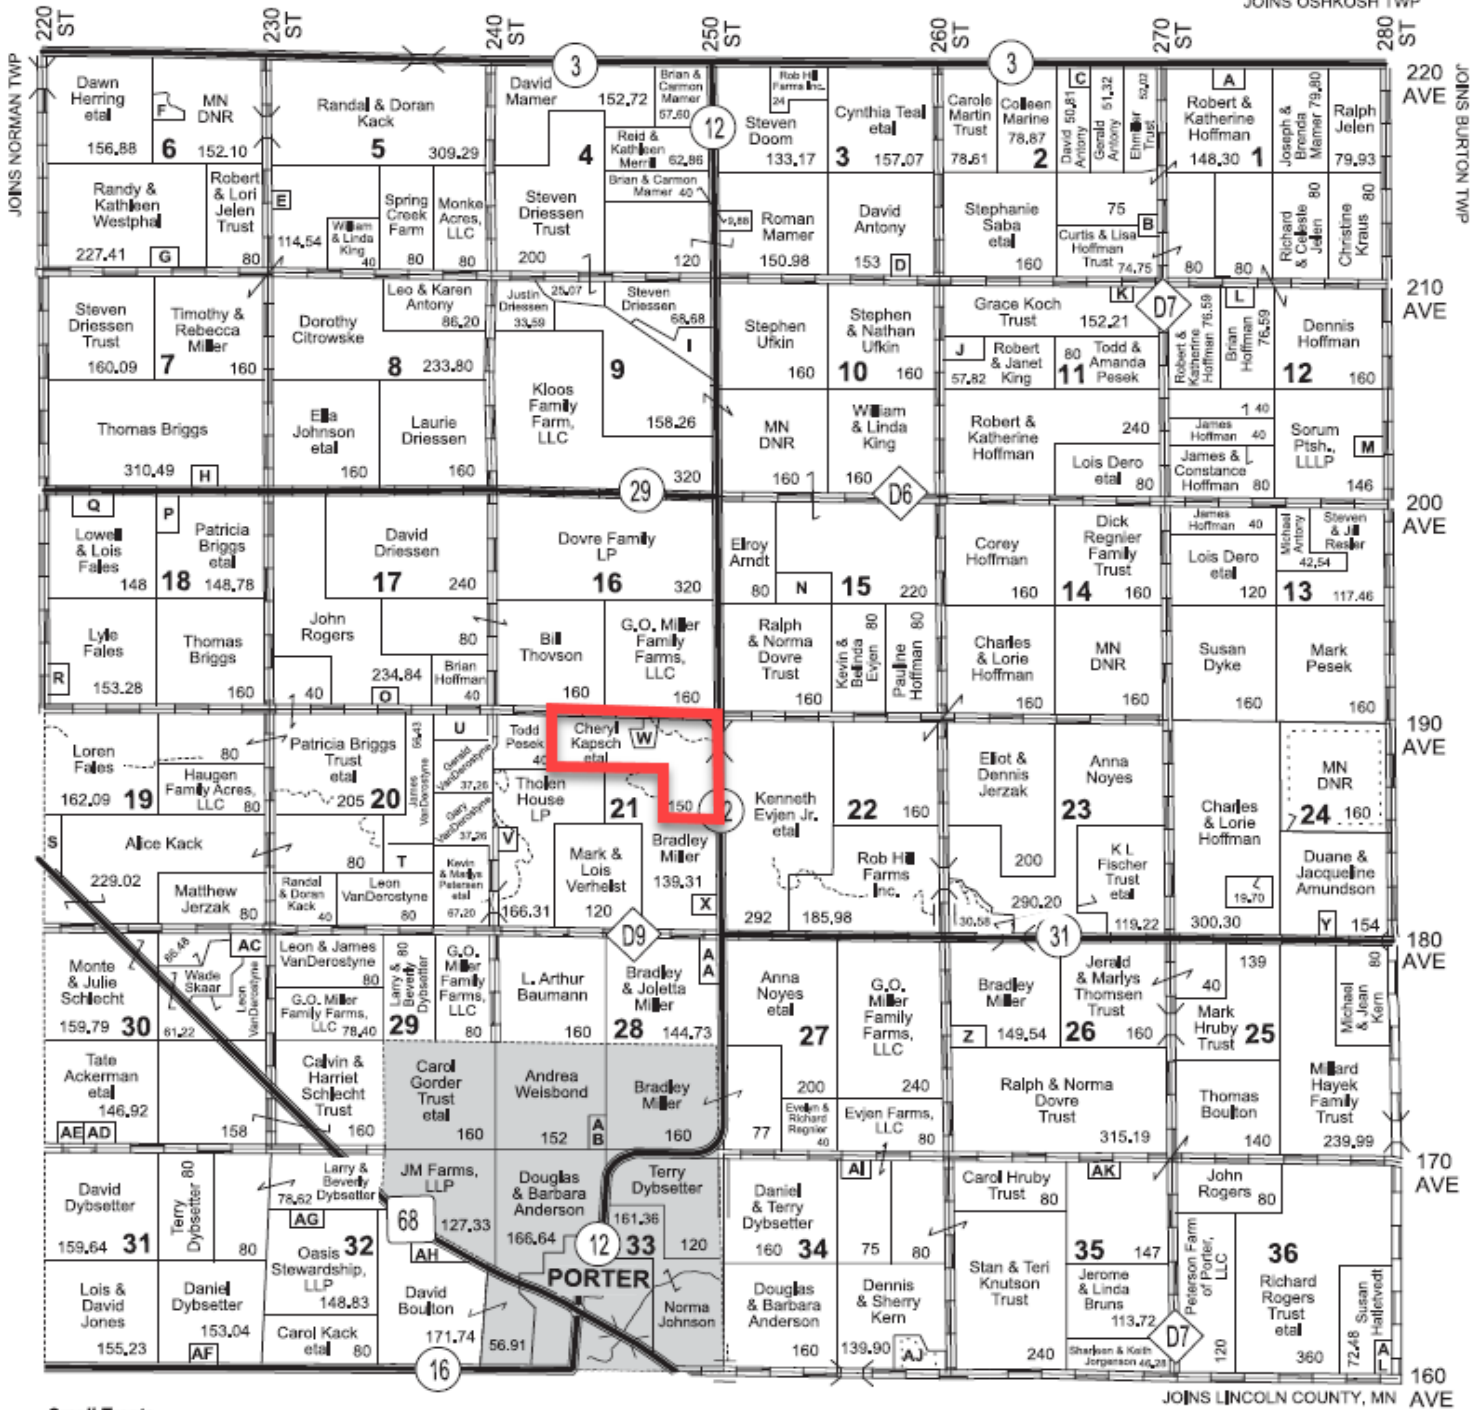

WERGELAND TWP

T 114 N

LAND OWNER

R 44 W

JOINS OSHKOSH TWP

Small Tracts

JOINS LINCOLN COUNTY, MN AVE