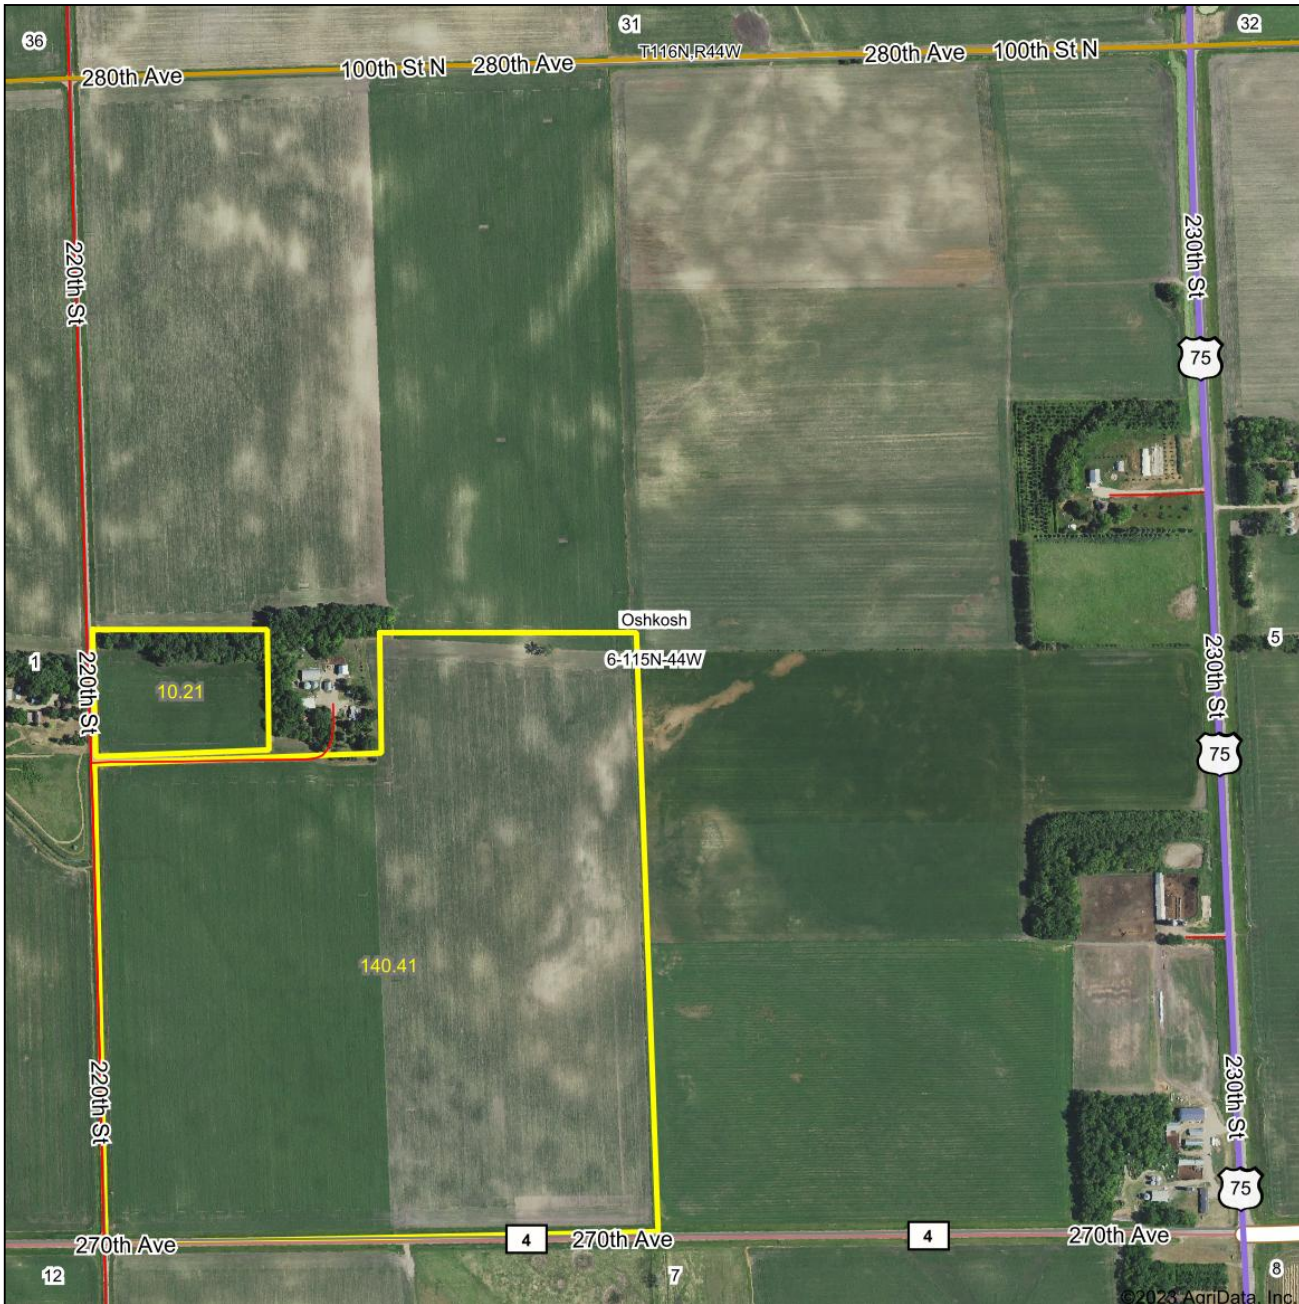

Aerial Map

**BURLAGE
PETERSON**

Auctioneers & Realtors, LLC

Maps Provided By:

© AgriData, Inc. 2023

www.AgridataInc.com

Boundary Center: 44° 47' 41.33, -96° 12' 38.62

6-115N-44W
Yellow Medicine County
Minnesota