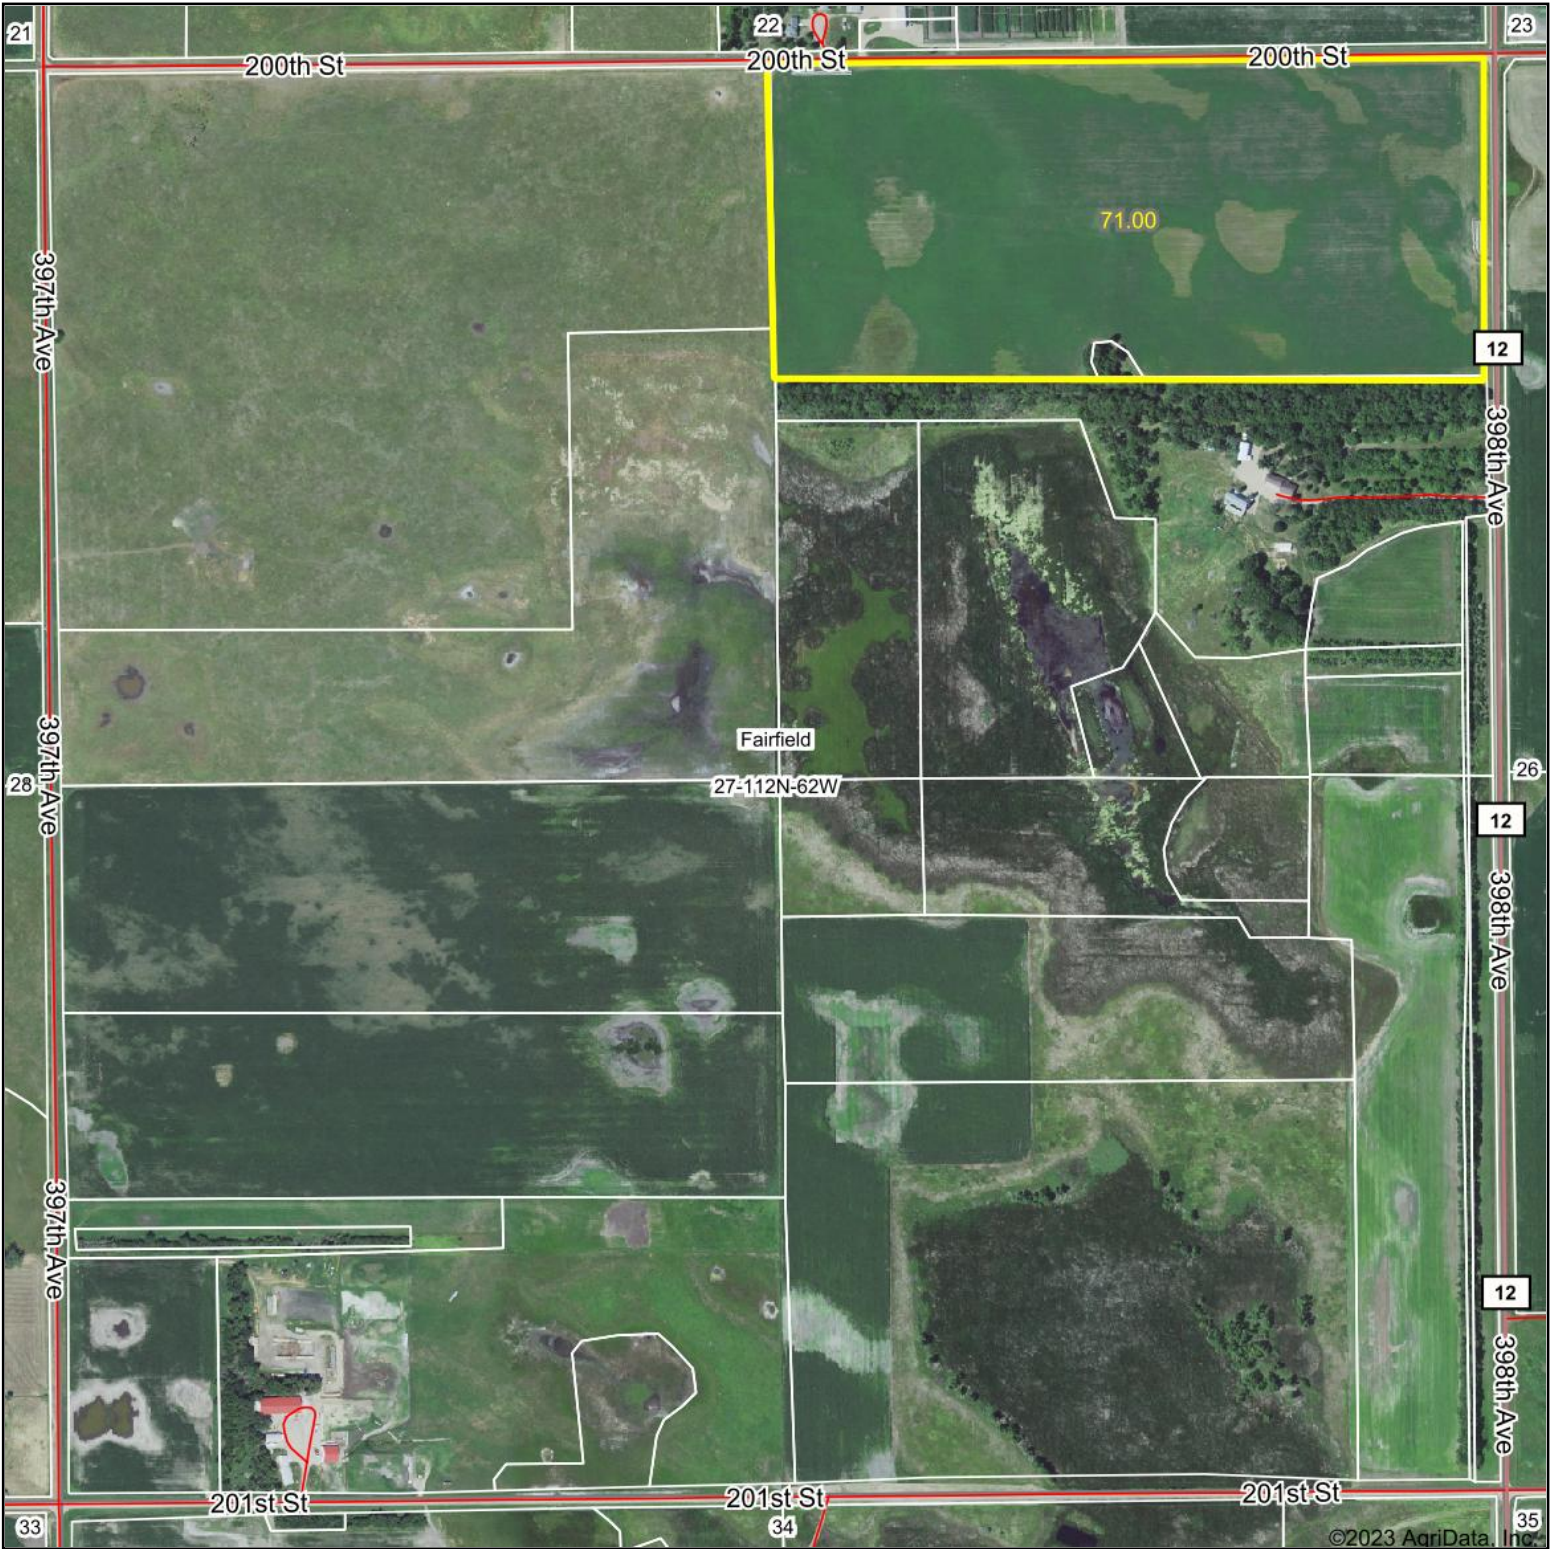

Aerial Map

Boundary Center: 44° 29' 6.11, -98° 15' 36.89

BURLAGE PETERSON

Auctioneers & Realtors, LLC

Maps Provided By:

© AgriData, Inc. 2023 www.AgriDataInc.com

27-112N-62W
Beadle County
South Dakota

9/18/2023

Field borders provided by Farm Service Agency as of 5/21/2008.