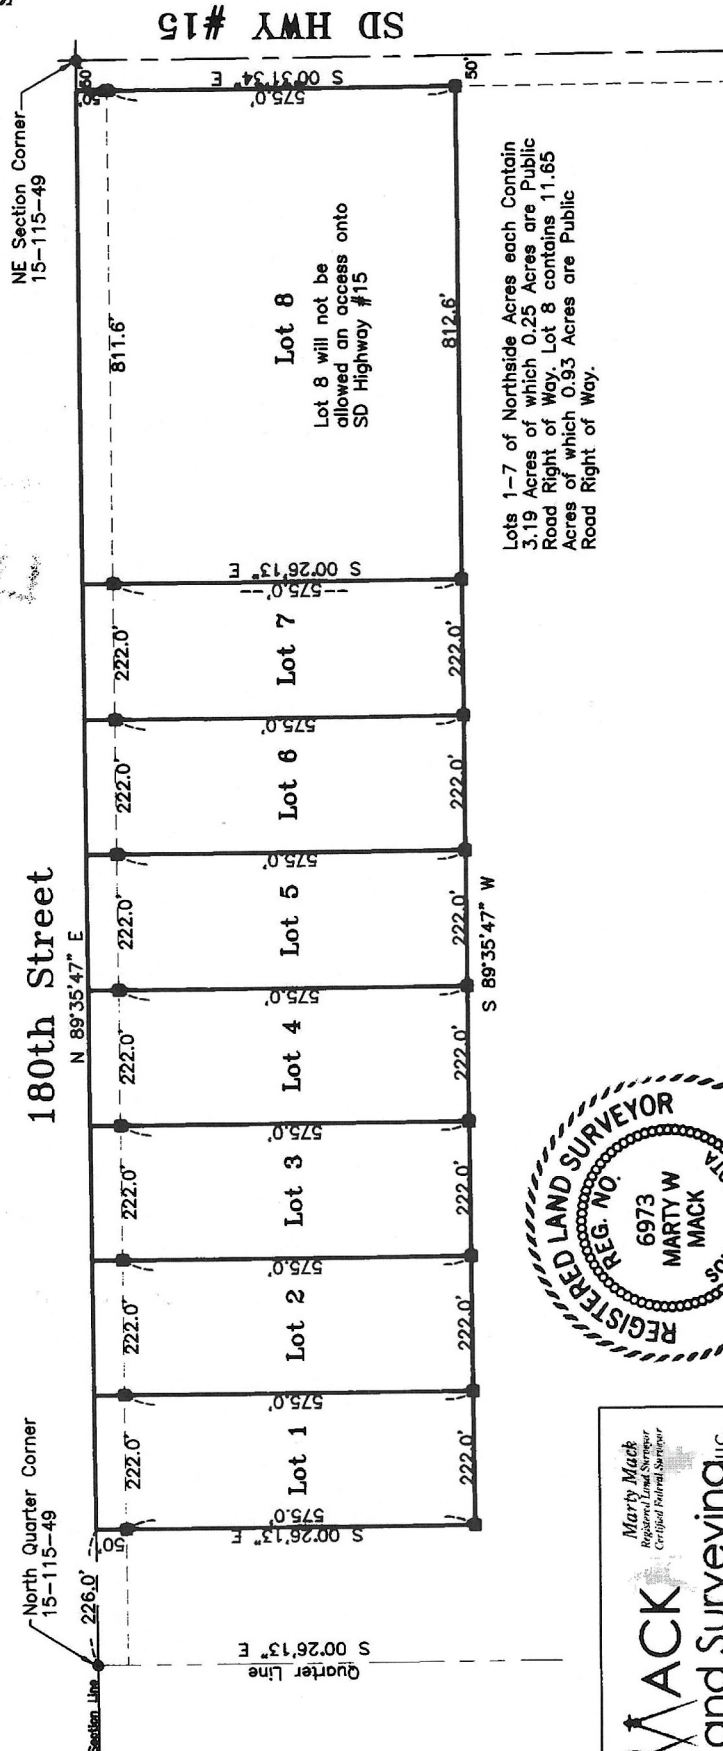

# Northside Acres to the City of Clear Lake, Deuel County, South Dakota.

Northside Acres to the City of Clear Lake, Deuel County, South Dakota is located in the Northeast Quarter of Section 15, Township 115 North, Range 49 West of the 5th P.M., Deuel County, South Dakota.

April 2022  
Scale: 1"=240'  
● Monument Recovered  
■ Monument Set

Lots 1-7 of Northside Acres each Contain 3.19 Acres of which 0.25 Acres are Public Road Right of Way. Lot 8 contains 11.65 Acres of which 0.93 Acres are Public Road Right of Way.