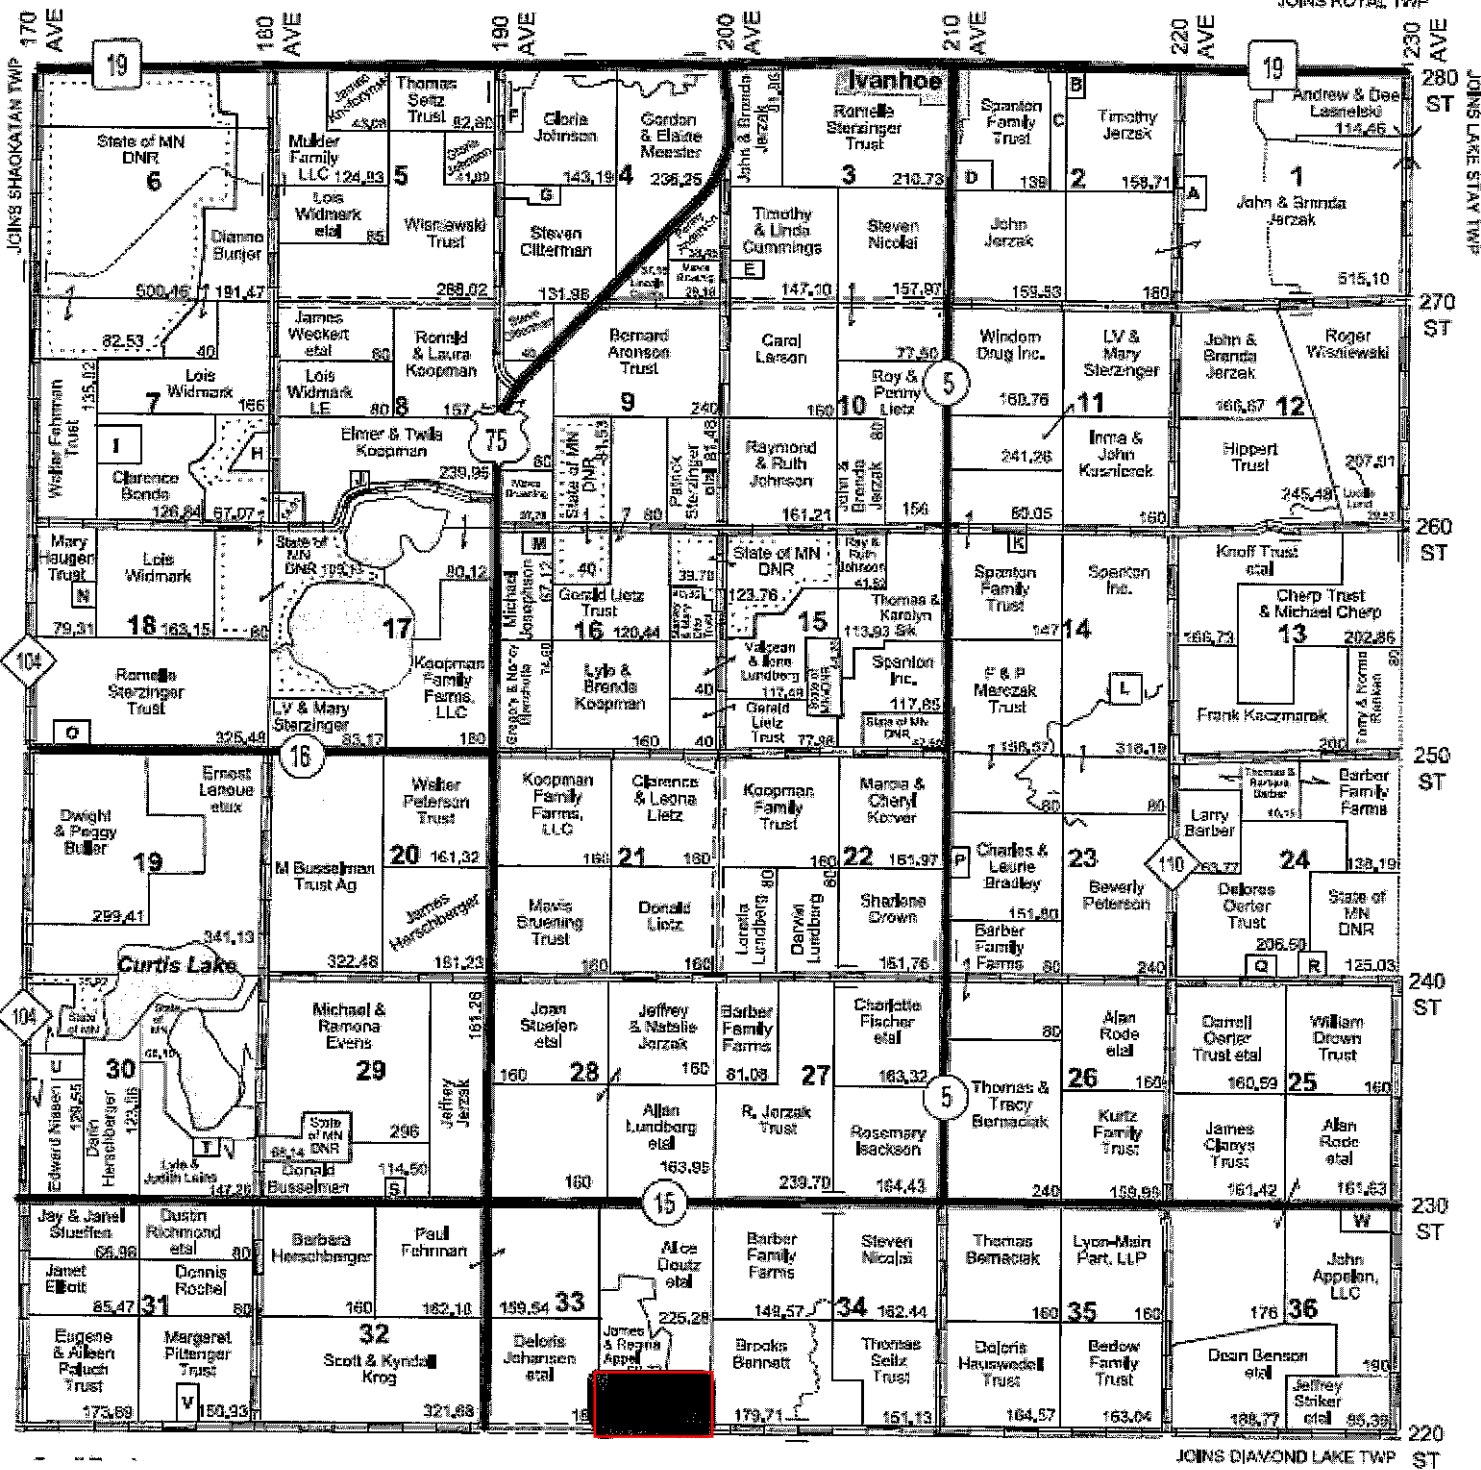

DIAMOND LAKE TWP

T 110 N

LAND OWNER

R 45 W

JOINS ASH LAKE TWP

ASH LAKE TWP

T 111 N

LAND OWNER

R 45 W

JOINS ROYAL TWP

JOINS DIAMOND LAKE TWP