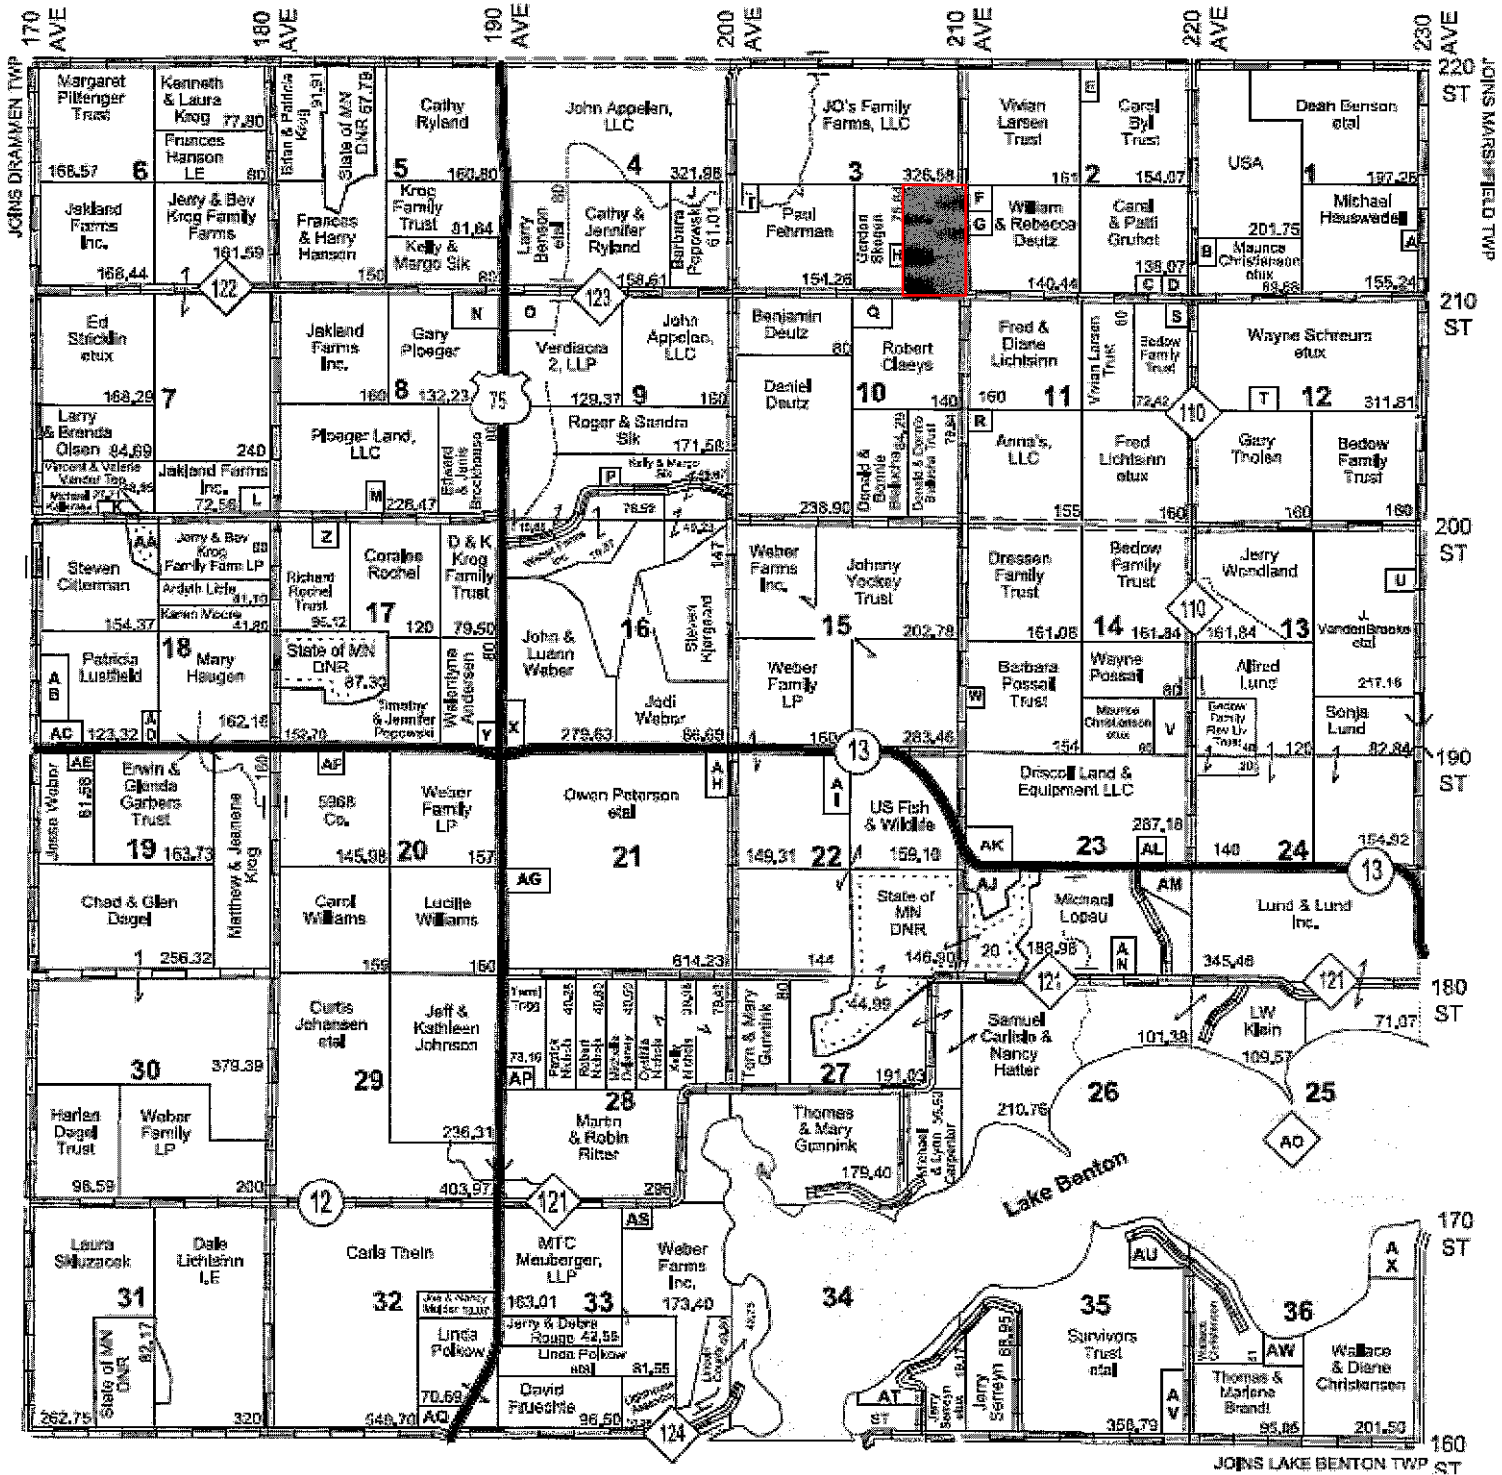

DIAMOND LAKE TWP

T 110 N

LAND OWNER

R 45 W

JOINS ASH LAKE TWP

ASH LAKE TWP

T 111 N

LAND OWNER

R 45 W

JOINS ROYAL TWP

JOINS DIAMOND LAKE TWP