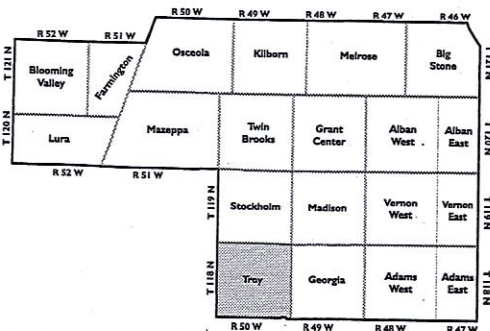

## LAND OWNER

T 118 N

R 50 W

### Small Tracts

- Section 1 A Mike & Becky Wollman - 7.27
- Section 8 B Duane Jenema - 15
- Section 15 C Timothy Nowick Jr. - 20
- Section 18 D Margaret Hixon - 15
- Section 30 E Bryan & Kathy Evjen - 22.09