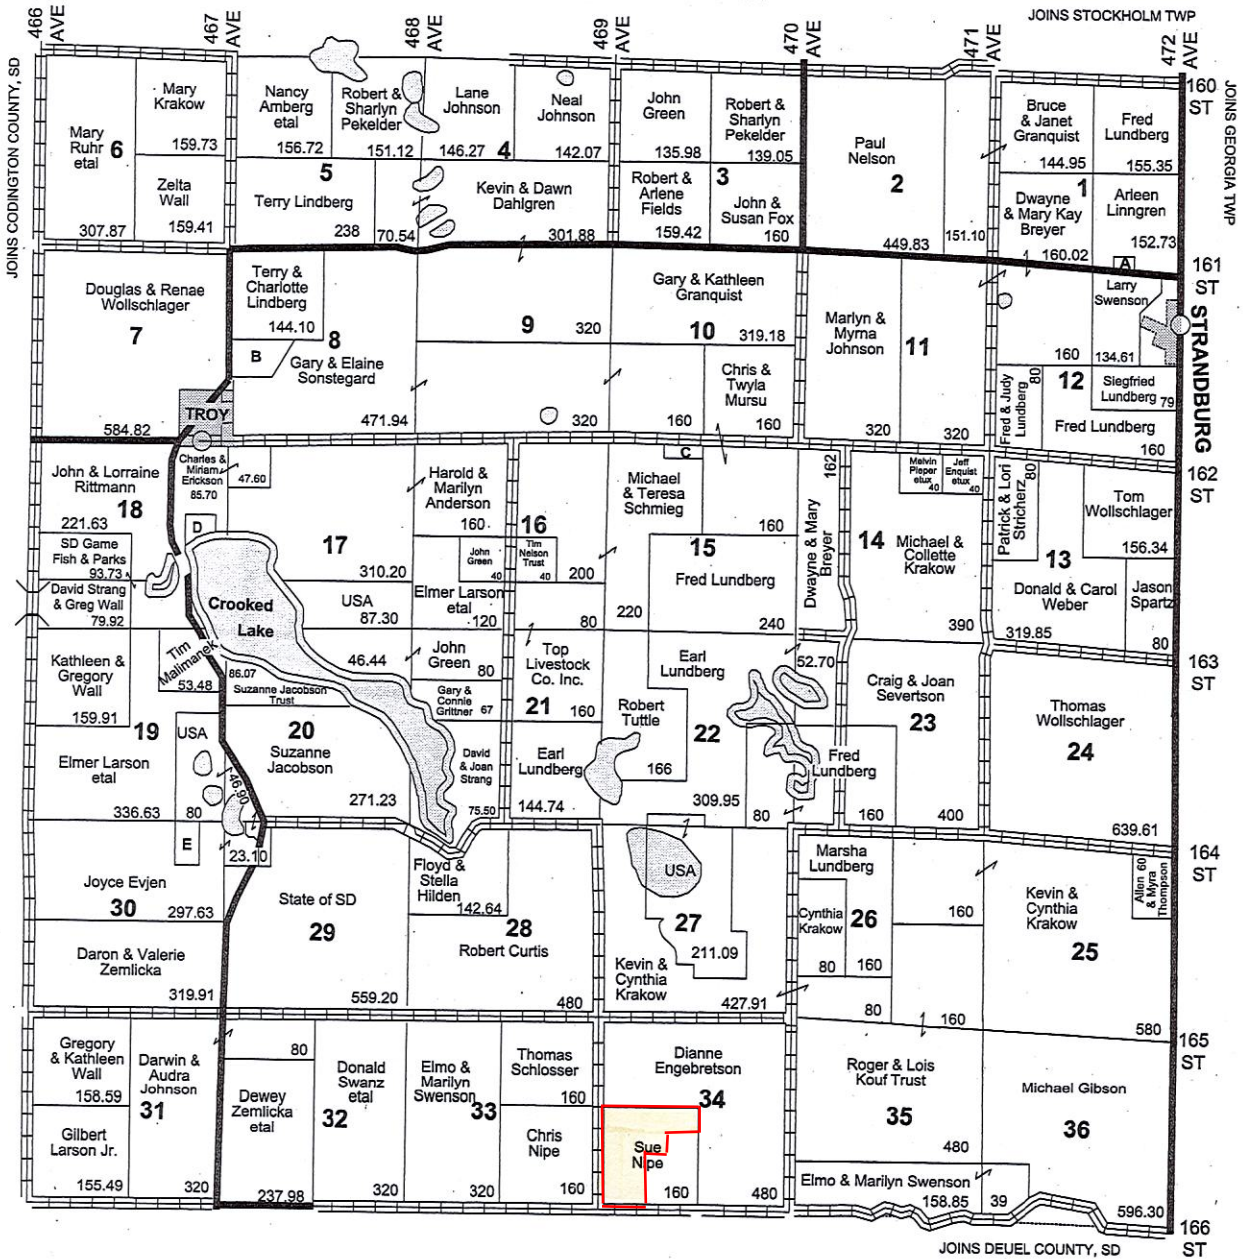

# TROY TWP

## LAND OWNER

T 118 N

R 50 W

### Small Tracts

- Section 1 A Mike & Becky Wollman - 7.27
- Section 8 B Duane Jenema - 15
- Section 15 C Timothy Nowick Jr. - 20
- Section 18 D Margaret Hixon - 15
- Section 30 E Bryan & Kathy Evjen - 22.09

LAND OWNER & RURAL RESIDENT MAPS