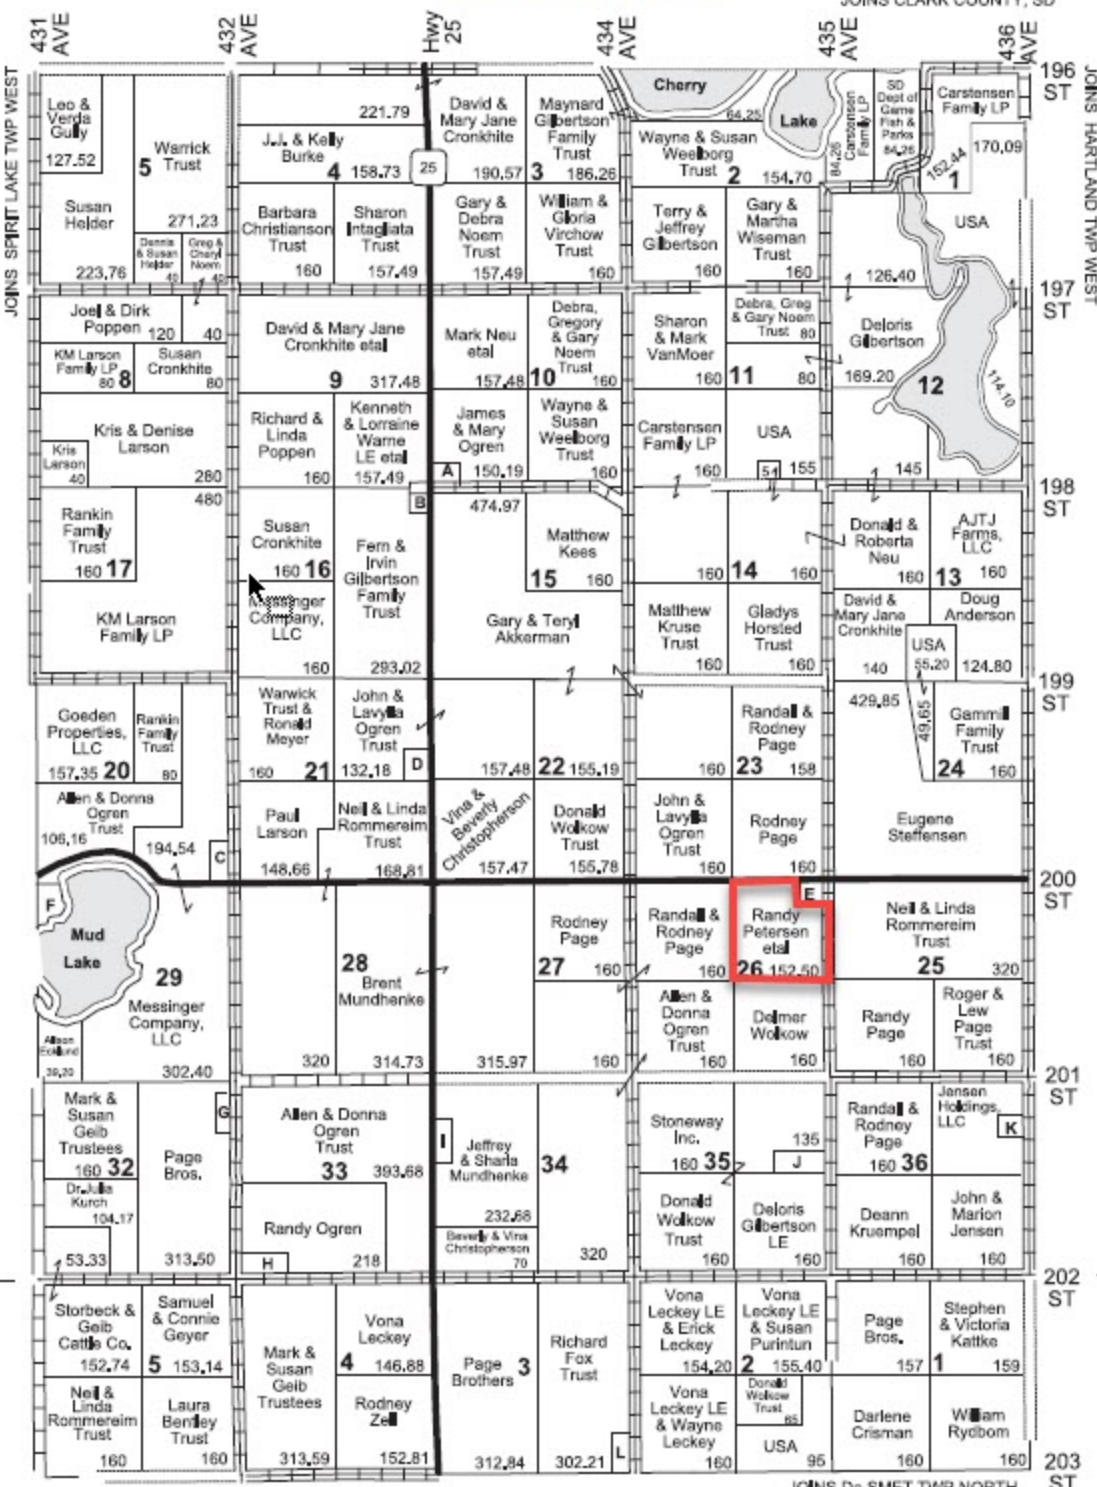

SPIRIT LAKE TWP

EAST

T 112 & 111 N

LAND OWNER

R 56 W

JOINS CLARK COUNTY, SD

JOINS De SMET TWP NORTH