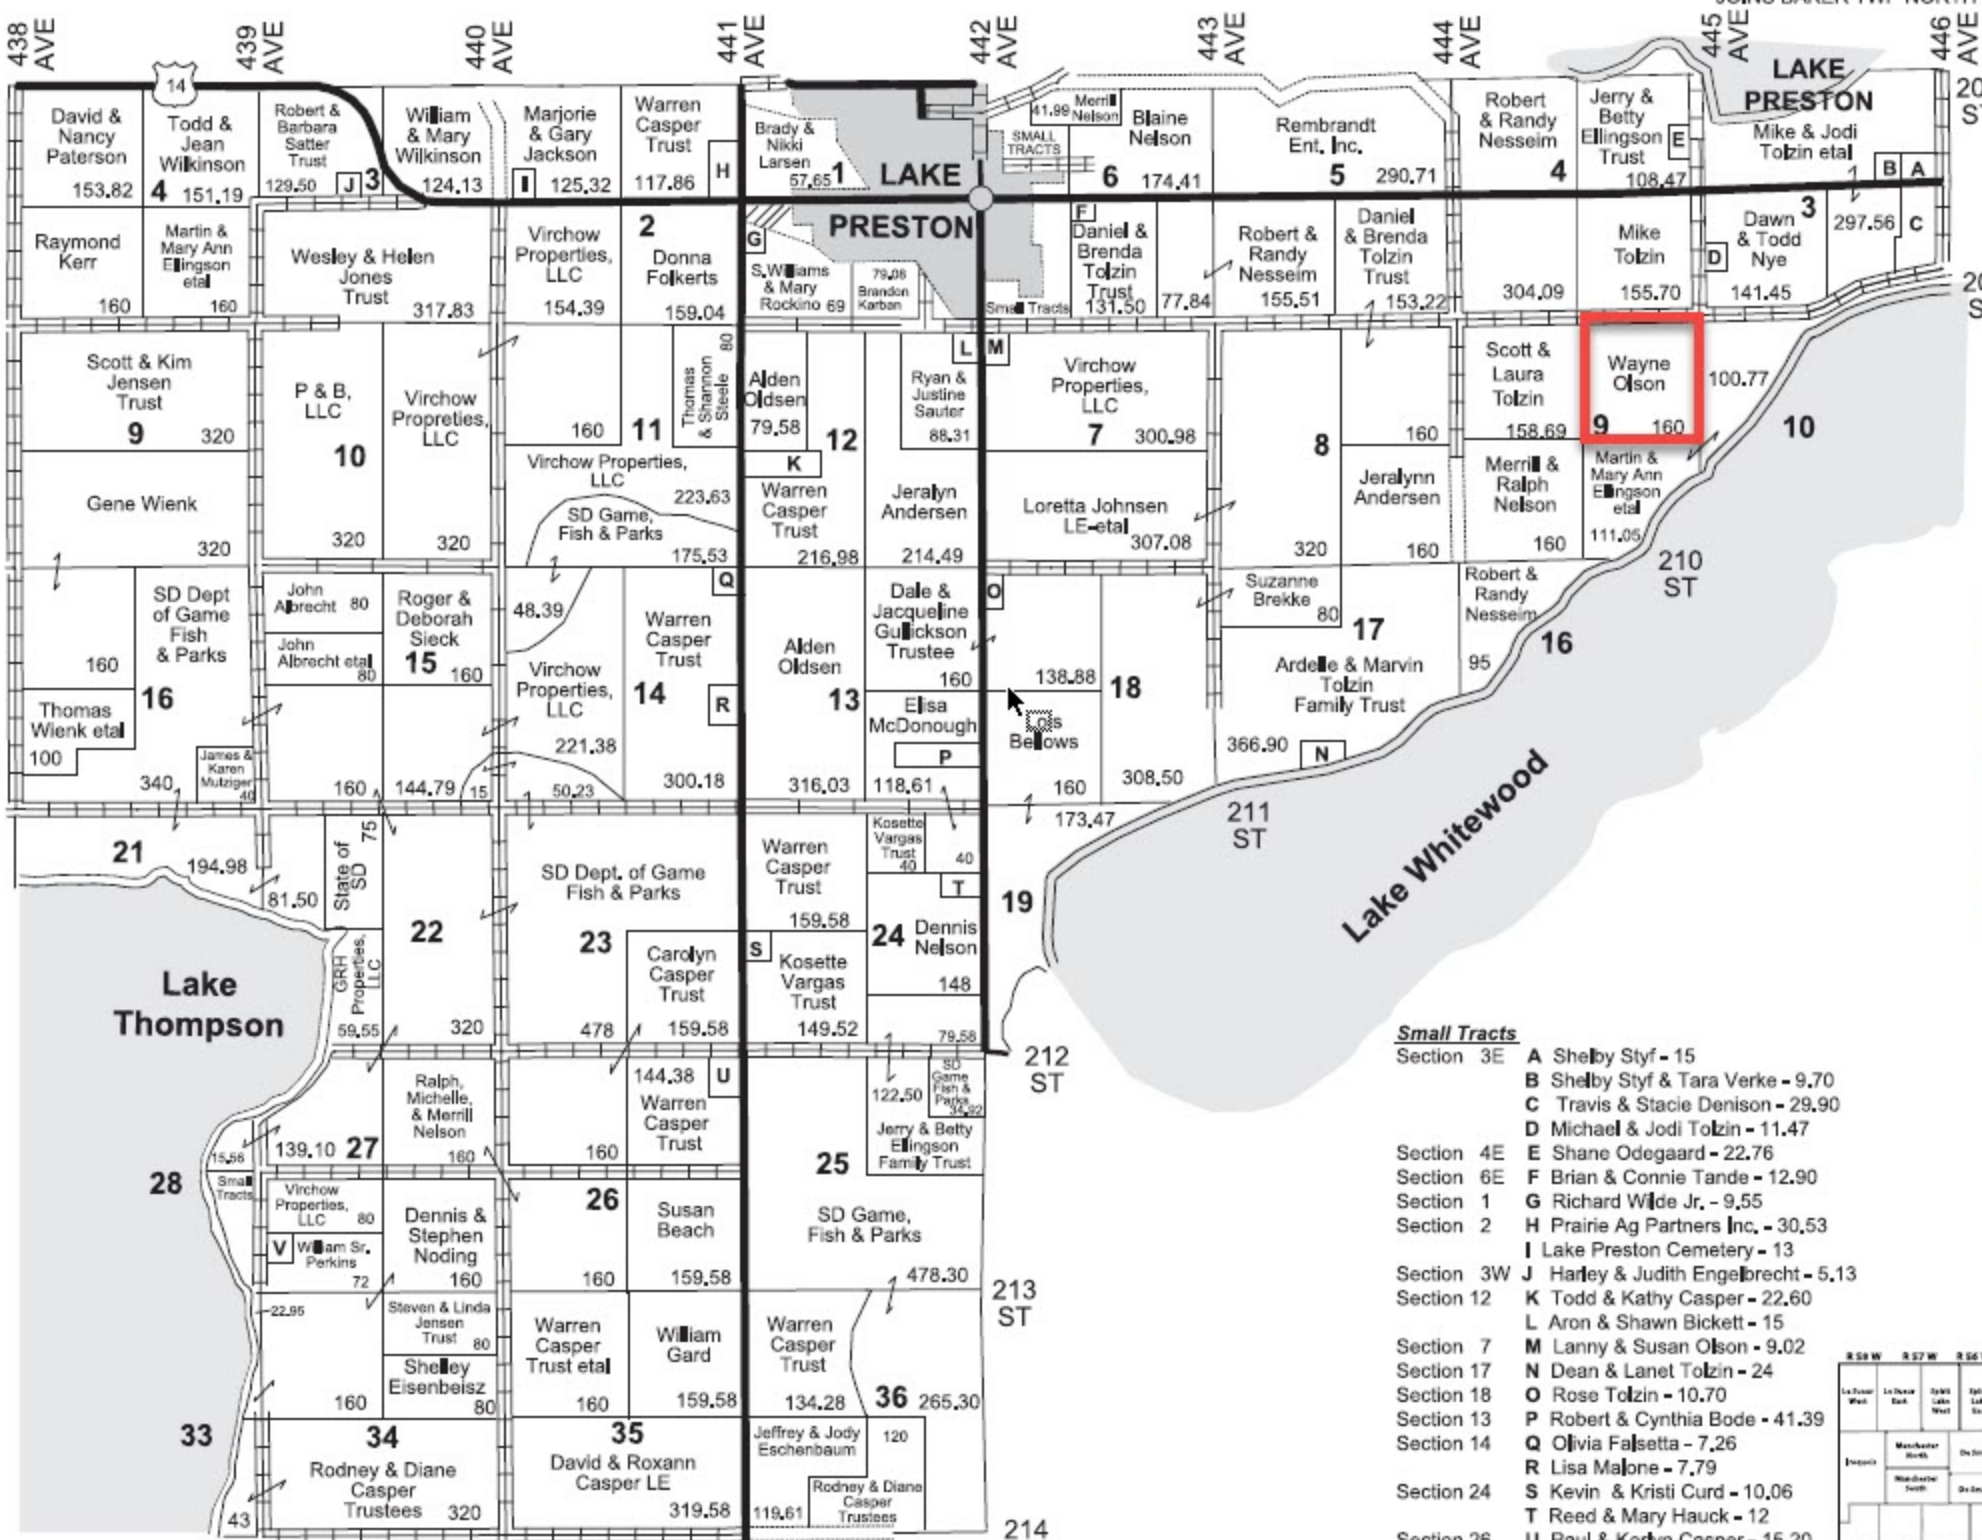

T 110 N

R 55 & 54 W

JOINS DESMET TWP SOUTH

JOINS DENVER TWP SOUTH

BAKER TWP SOUTH LAND OWNER

Small Tracts

Section 3E	A Shelby Styf - 15
	B Shelby Styf & Tara Verke - 9.70
	C Travis & Stacie Denison - 29.90
	D Michael & Jodi Tolzin - 11.47
Section 4E	E Shane Odegaard - 22.76
Section 6E	F Brian & Connie Tande - 12.90
Section 1	G Richard Wide Jr. - 9.55
Section 2	H Prairie Ag Partners Inc. - 30.53
	I Lake Preston Cemetery - 13
Section 3W	J Harley & Judith Engelbrecht - 5.13
Section 12	K Todd & Kathy Casper - 22.60
	L Aron & Shawn Bickett - 15
Section 7	M Lanny & Susan Olson - 9.02
Section 17	N Dean & Lanet Tolzin - 24
Section 18	O Rose Tolzin - 10.70
Section 13	P Robert & Cynthia Bode - 41.39
Section 14	Q Olivia Falsetta - 7.26
	R Lisa Malone - 7.79
Section 24	S Kevin & Kristi Curd - 10.06
	T Reed & Mary Hauck - 12
Section 26	U Paul & Korlyn Casper - 15.20
Section 27	V Ryan Sauter - 8

JOINS WHITEWOOD TWP NORTH

214 ST