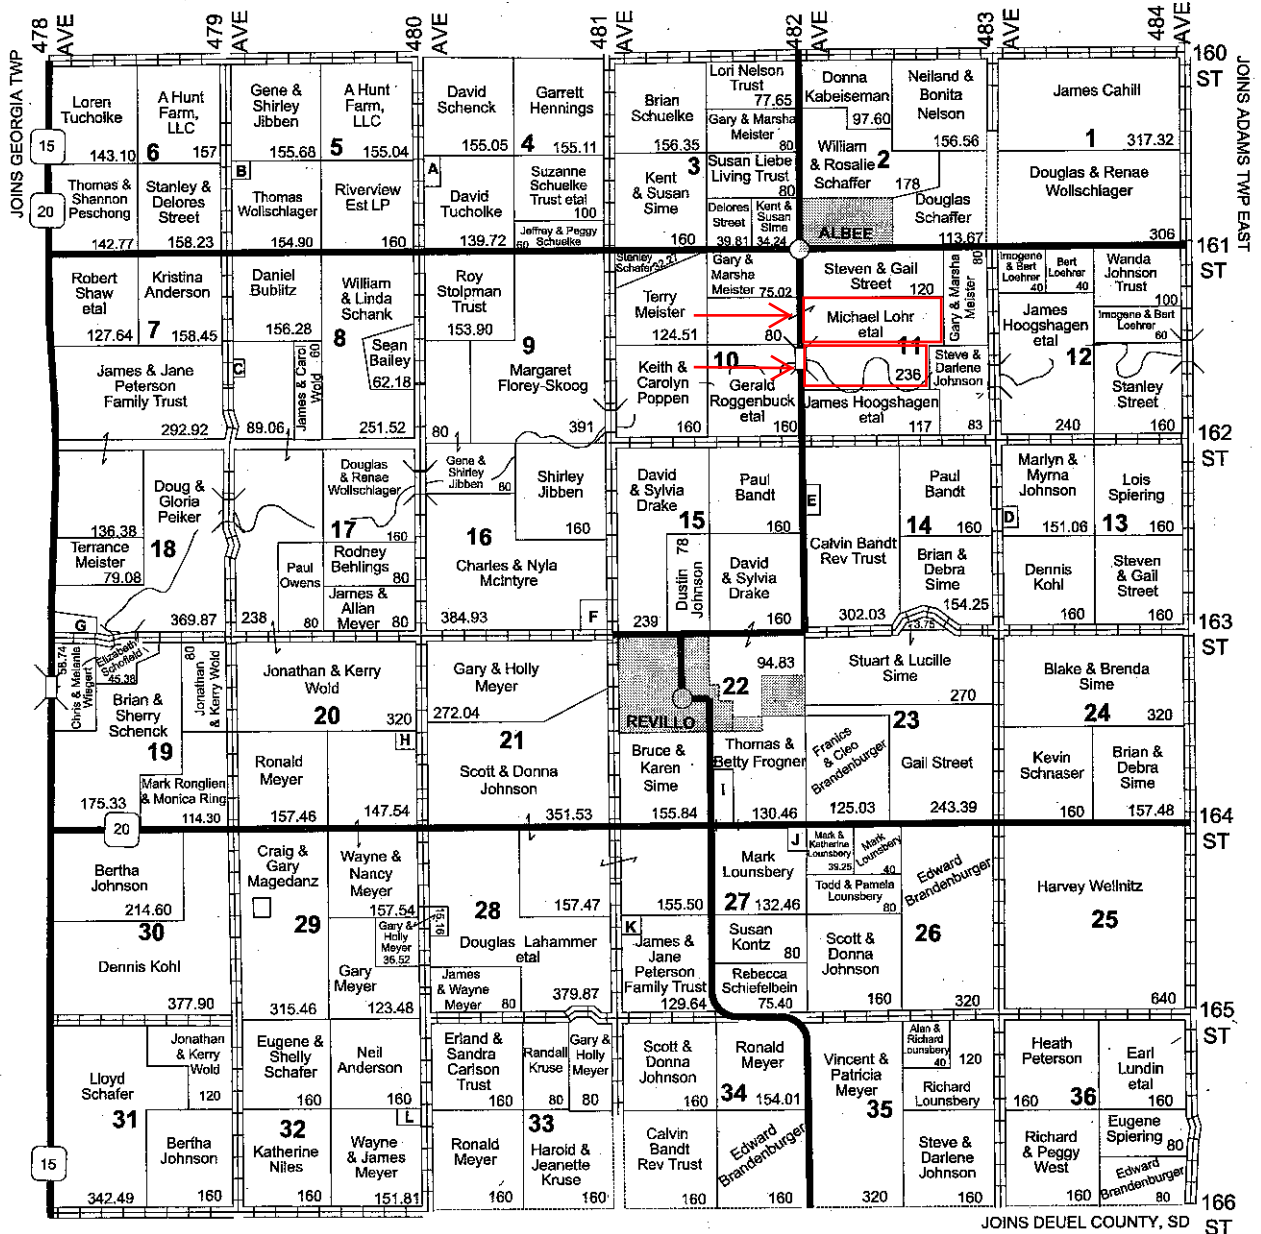

ADAMS TWP

WEST LAND OWNER

T 118 N

R 48 W

Small Tracts

- Section 4 A Johnny Waldner - 20.28
- Section 5 B Ryan & Elaine Tschetter - 5.10
- Section 8 C Melvin Shackelford - 6.59
- Section 13 D Gene Wellnitz - 8.94
- Section 14 E Brian & Debra Sime - 16.97
- Section 16 F Scott & Donna Johnson - 15.07
- Section 18 G Helen Veen - 14.78
- Section 20 H James & Donna Collins - 10
- Section 22 I Grant Deuel School - 23.17
- Section 27 J Todd & Pamela Lounsbury - 25
- Section 32 L Wayne & Nancy Meyer - 8.19

LAND OWNER & RURAL RESIDENT MAPS