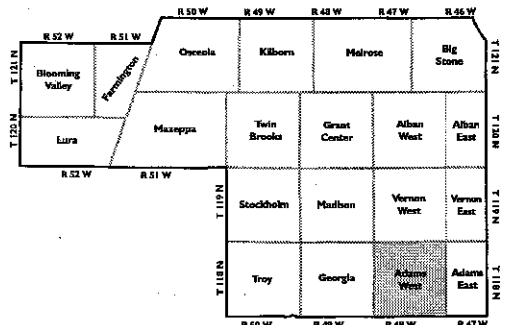

ADAMS TWP

WEST LAND OWNER

T 118 N

R 48 W

Small Tracts

- Section 4 A Johnny Waldner - 20.28
- Section 5 B Ryan & Elaine Tschetter - 5.10
- Section 8 C Melvin Shackelford - 6.59
- Section 13 D Gene Wellnitz - 8.94
- Section 14 E Brian & Debra Sime - 16.97
- Section 16 F Scott & Donna Johnson - 15.07
- Section 18 G Helen Veen - 14.78
- Section 20 H James & Donna Collins - 10
- Section 22 I Grant Deuel School - 23.17
- Section 27 J Todd & Pamela Lounsbury - 25
- Section 32 L Wayne & Nancy Meyer - 8.19

LAND OWNER & RURAL RESIDENT MAPS