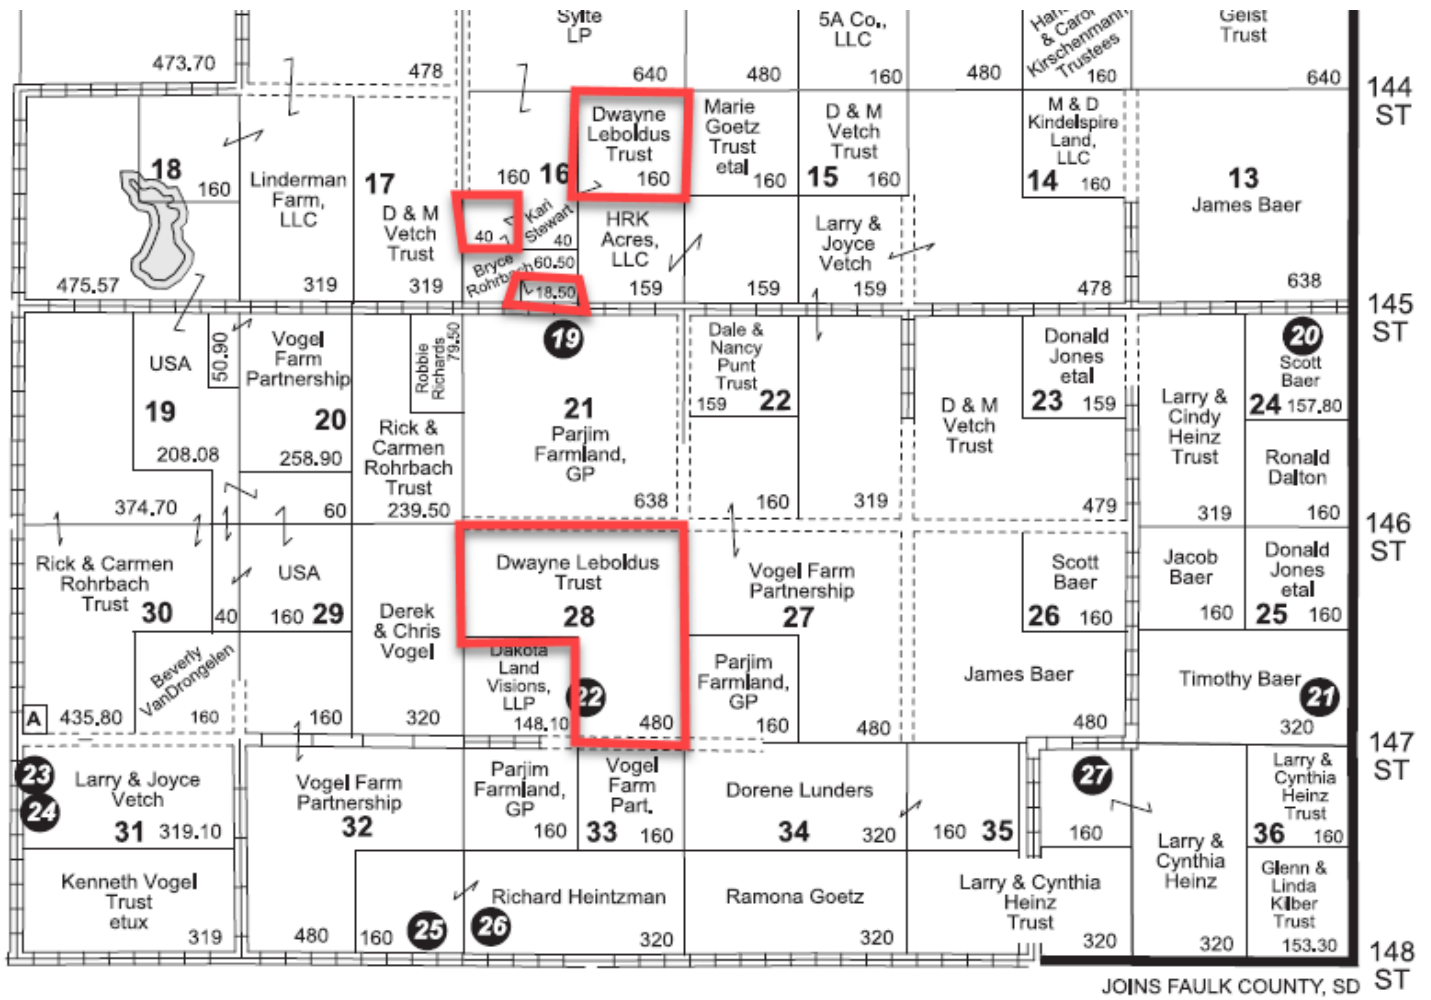

MAP 11

T 122 & 121 N

R 71 W

JOINS MAP 3

HILLSIDE IWP

law. Any reproduction, in whole or part, will be prosecuted.

EDMUNDS-MCPHERSON COUNTIES, SD

MAP 10

T 122 & 121 N

R 72 W

JOINS MAP 2

JOINS FAULK COUNTY, SD