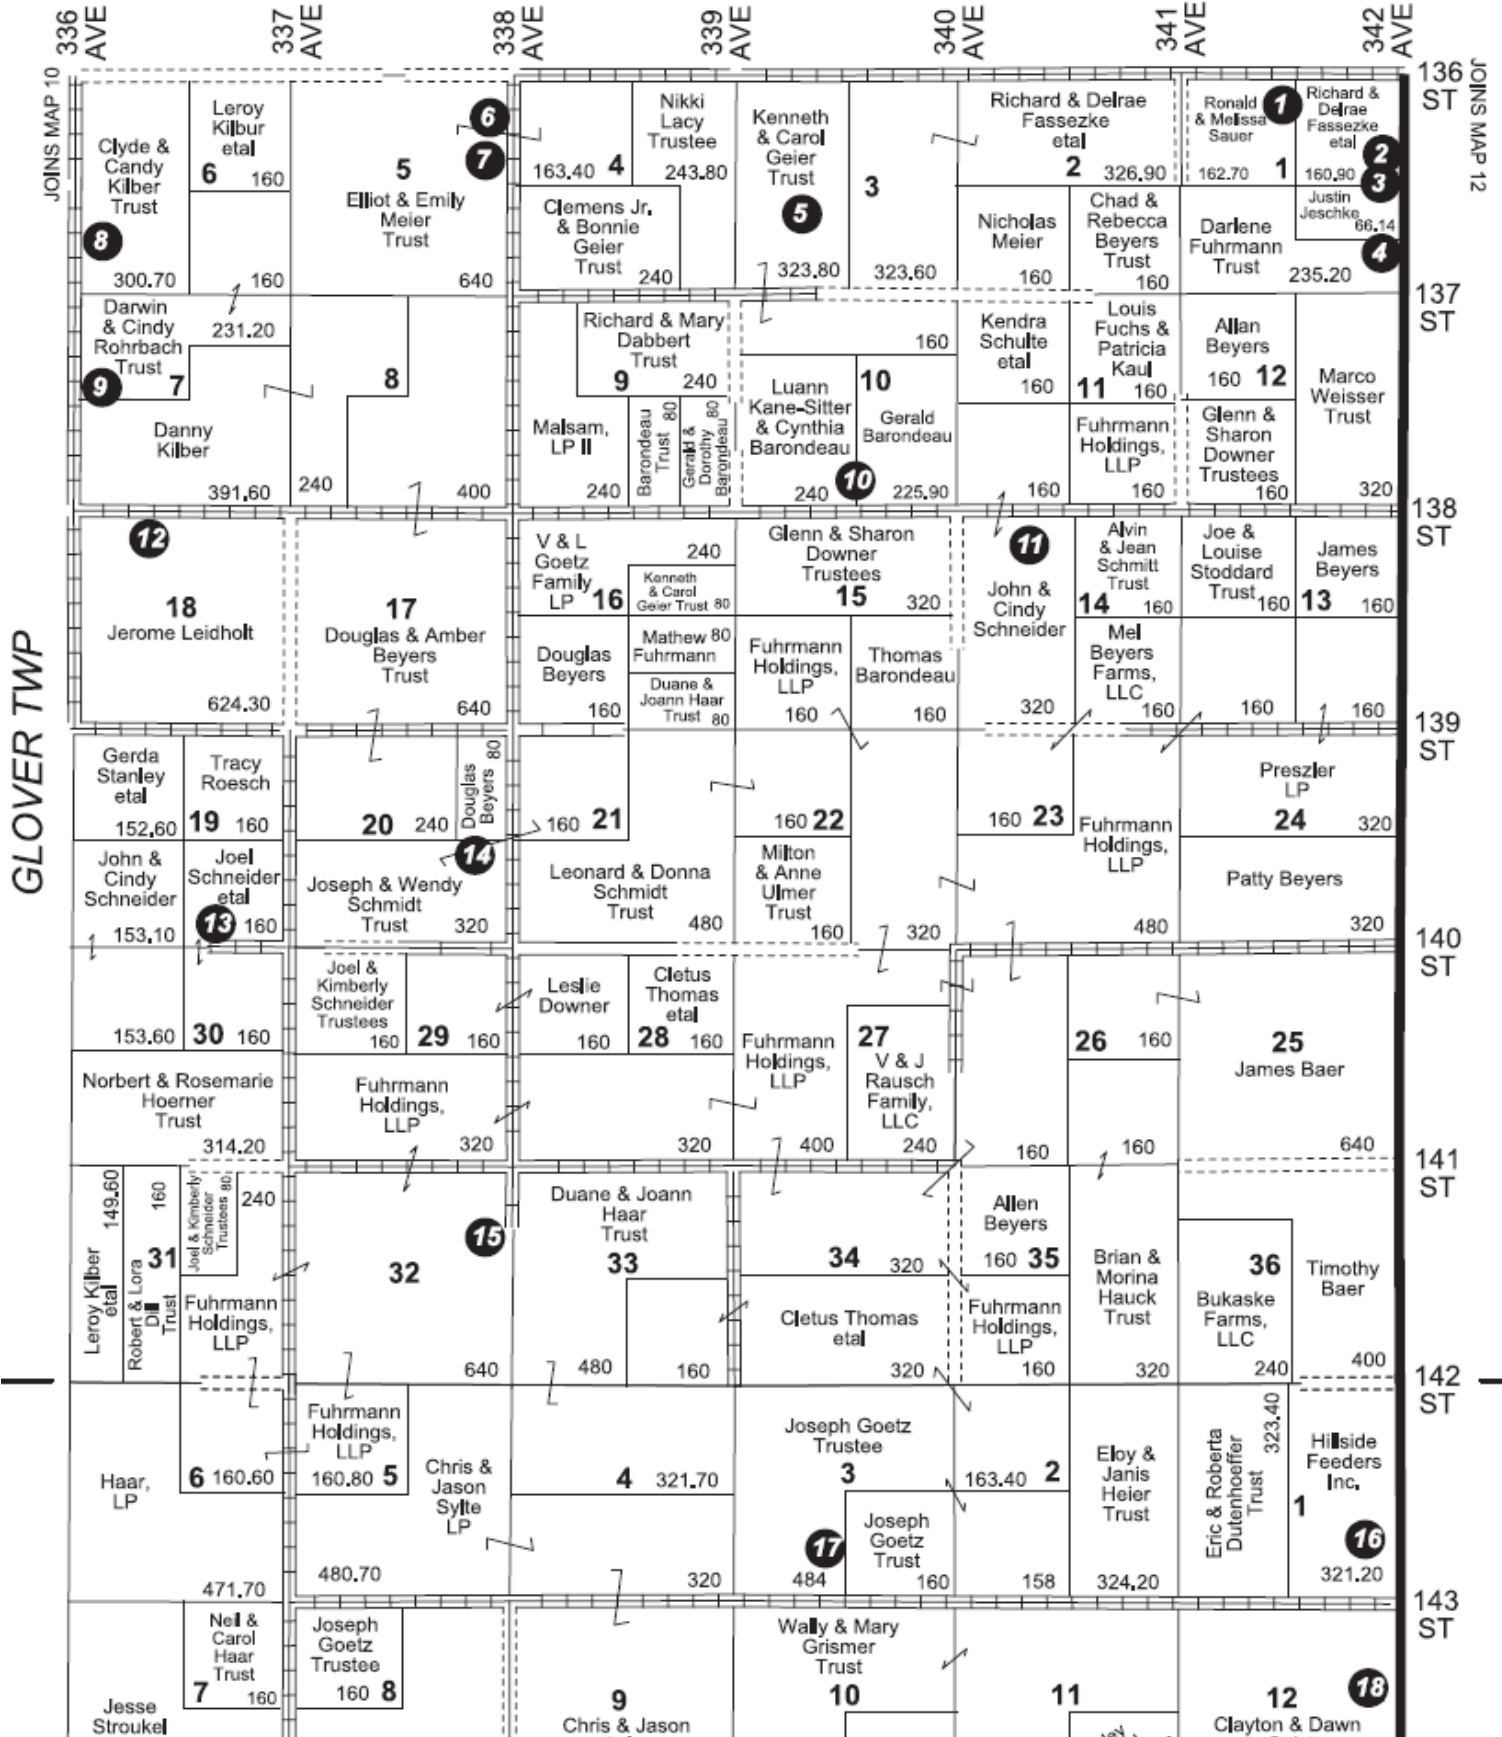

MAP 11

T 122 & 121 N

R 71 W

JOINS MAP 3

HILLSIDE IWP

law. Any reproduction, in whole or part, will be prosecuted.

EDMUNDS-MCPHERSON COUNTIES, SD

MAP 10

T 122 & 121 N

R 72 W

JOINS MAP 2

JOINS FAULK COUNTY, SD