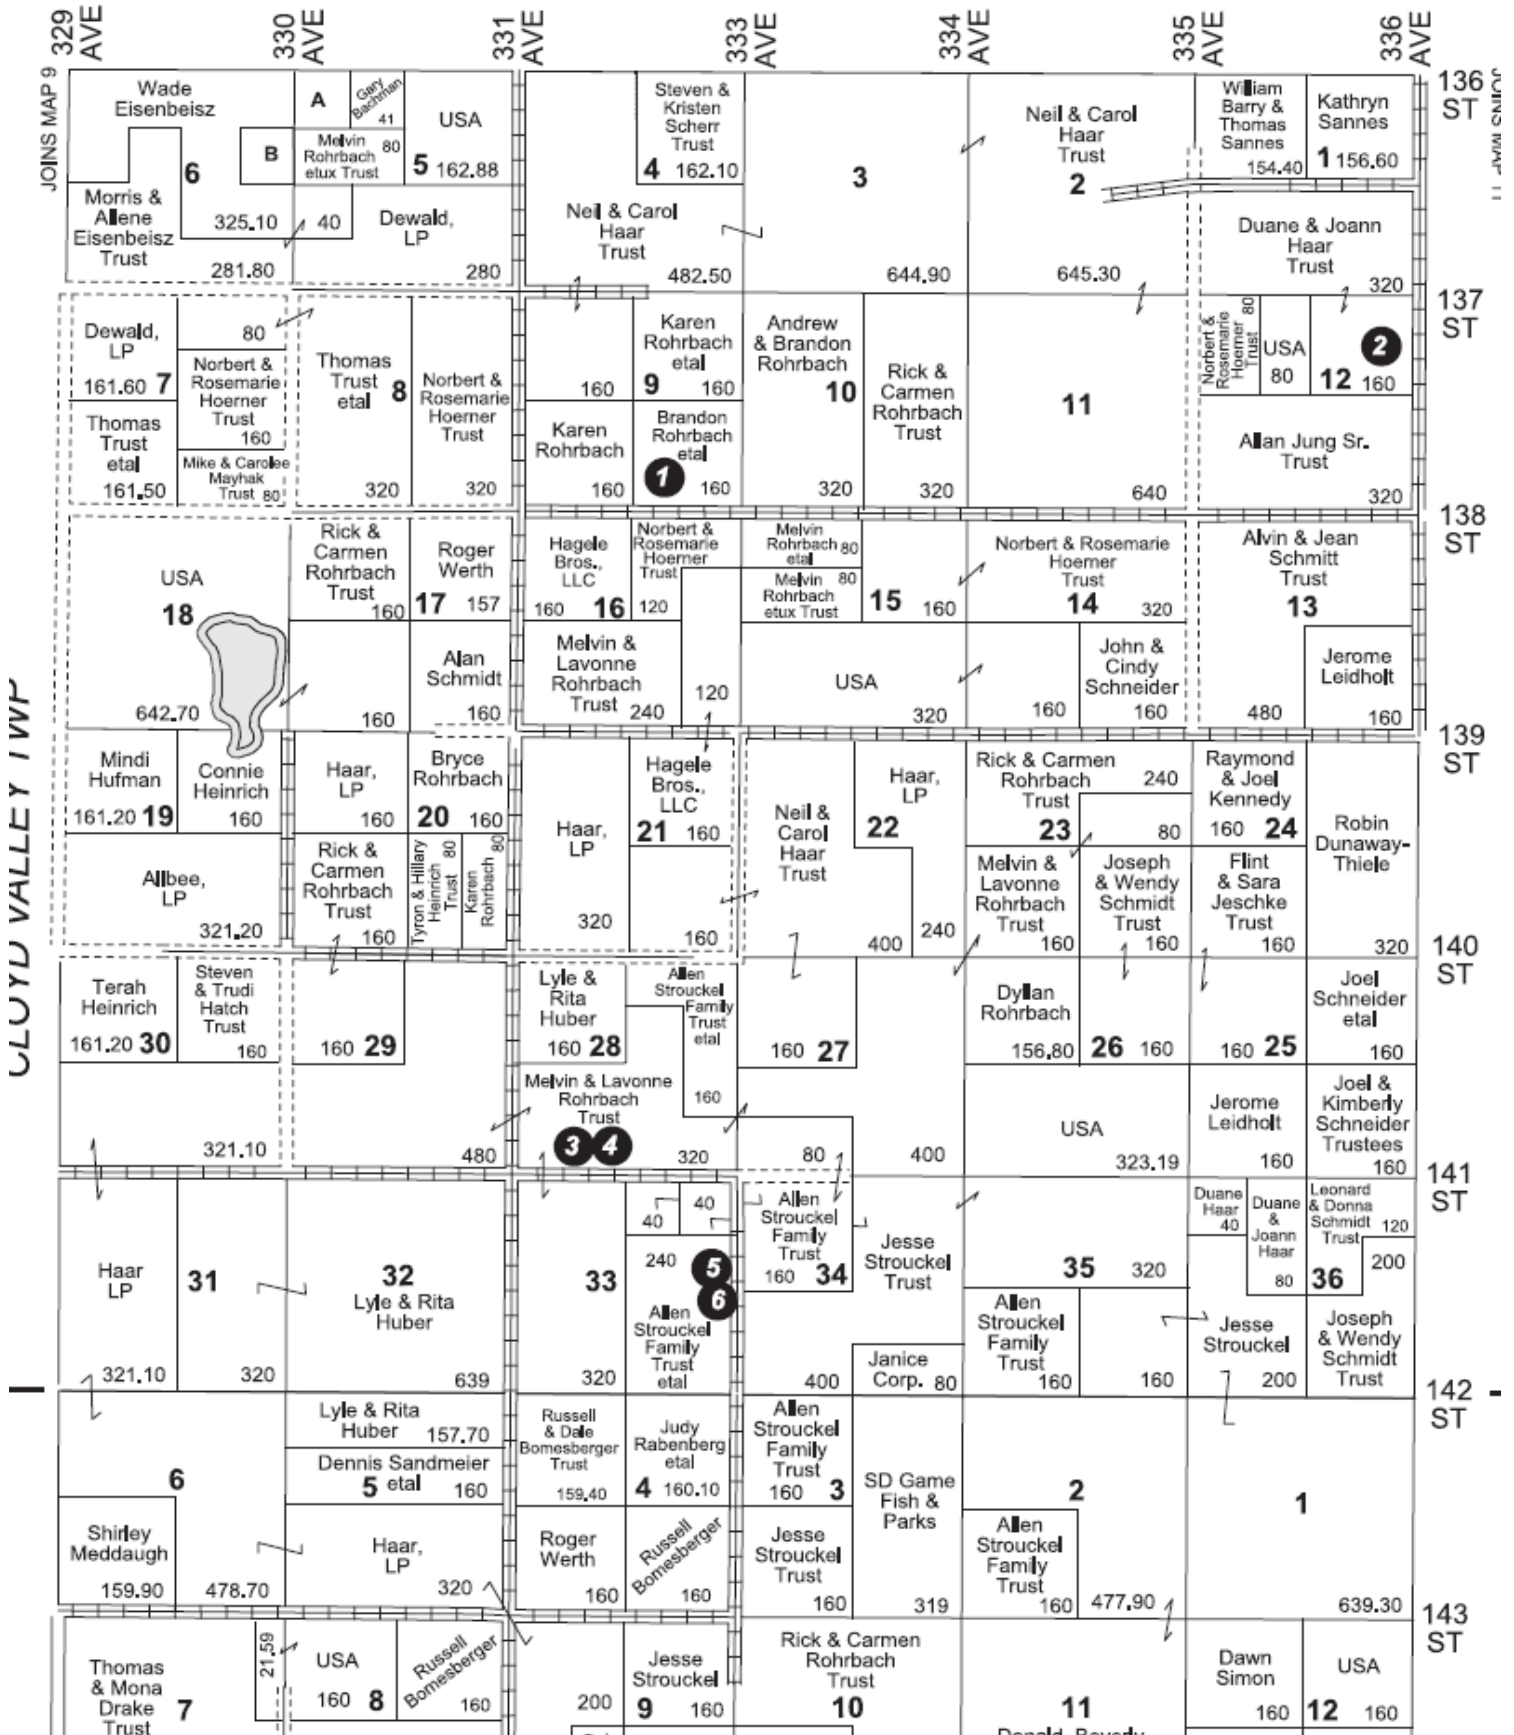

MAP 11

T 122 & 121 N

R 71 W

JOINS MAP 3

HILLSIDE IWP

law. Any reproduction, in whole or part, will be prosecuted.

EDMUNDS-MCPHERSON COUNTIES, SD

MAP 10

T 122 & 121 N

R 72 W

JOINS MAP 2

JOINS FAULK COUNTY, SD