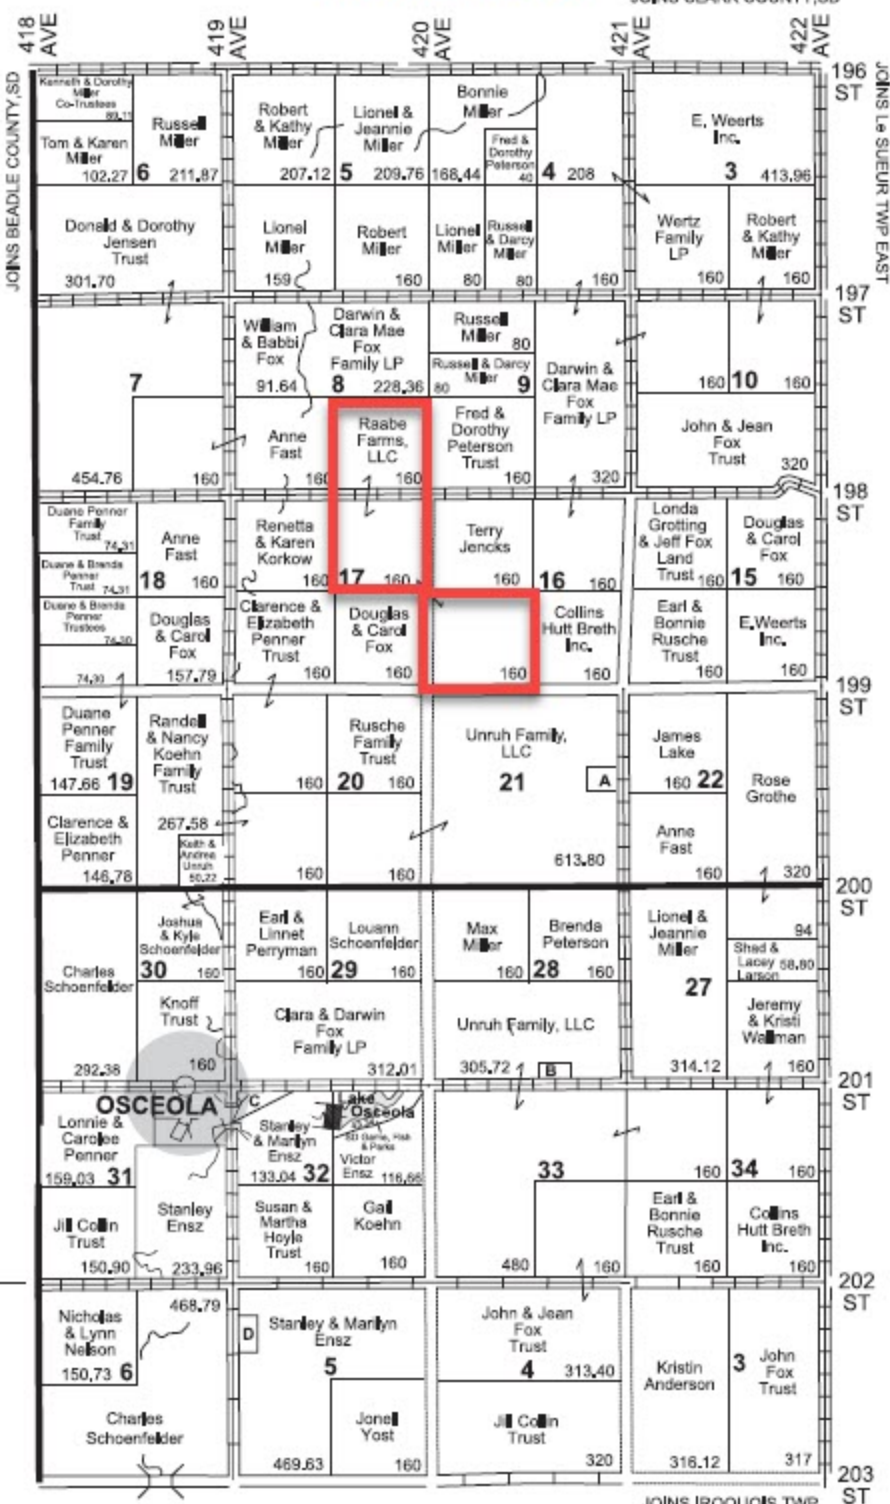

LE SUEUR TWP

WEST

T 112 & 111 N

LAND OWNER

R 58 W

JOINS CLARK COUNTY, SD

JOINS IROQUOIS TWP